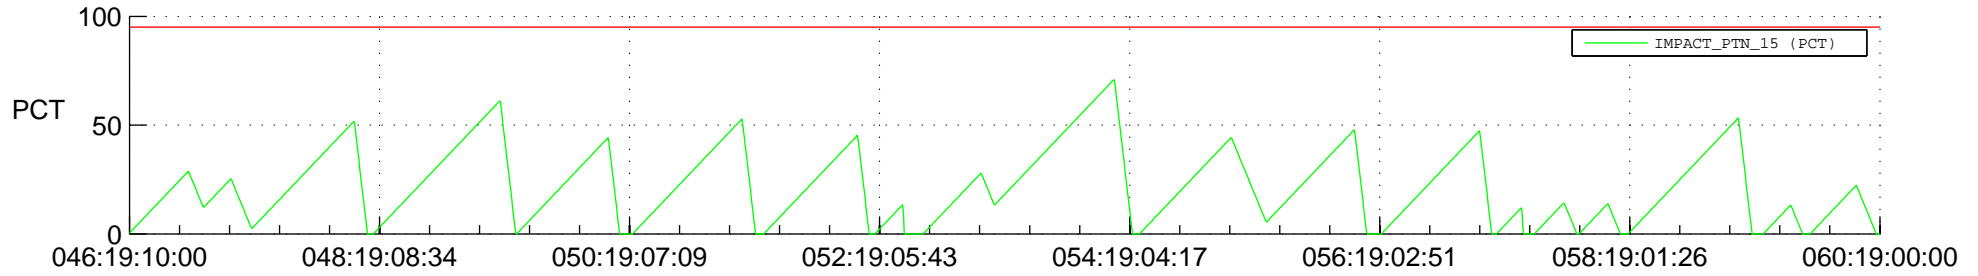

STEREO AHEAD SSR PCT Full Prediction

SWAVES_Percent_Full_Prediction

IMPACT_Percent_Full_Prediction

PLASTIC_Percent_Full_Prediction

Spacecraft_DownLink_Rate

Ground Time (2012:046:19:10:00.000 -2012:060:19:00:00.000)