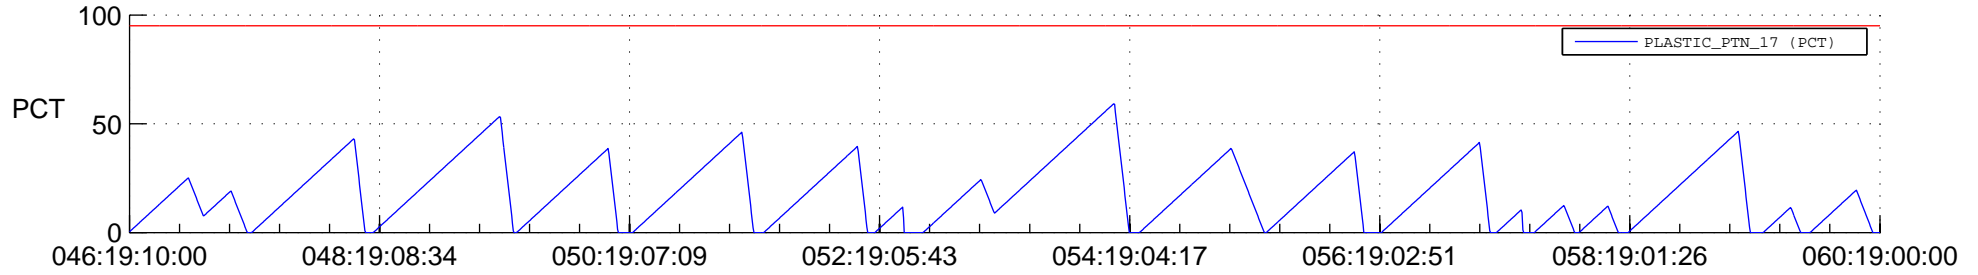

STEREO AHEAD SSR PCT Full Prediction

SWAVES_Percent_Full_Prediction

IMPACT_Percent_Full_Prediction

PLASTIC_Percent_Full_Prediction

Spacecraft_DownLink_Rate

Ground Time (2012:046:19:10:00.000 -2012:060:19:00:00.000)