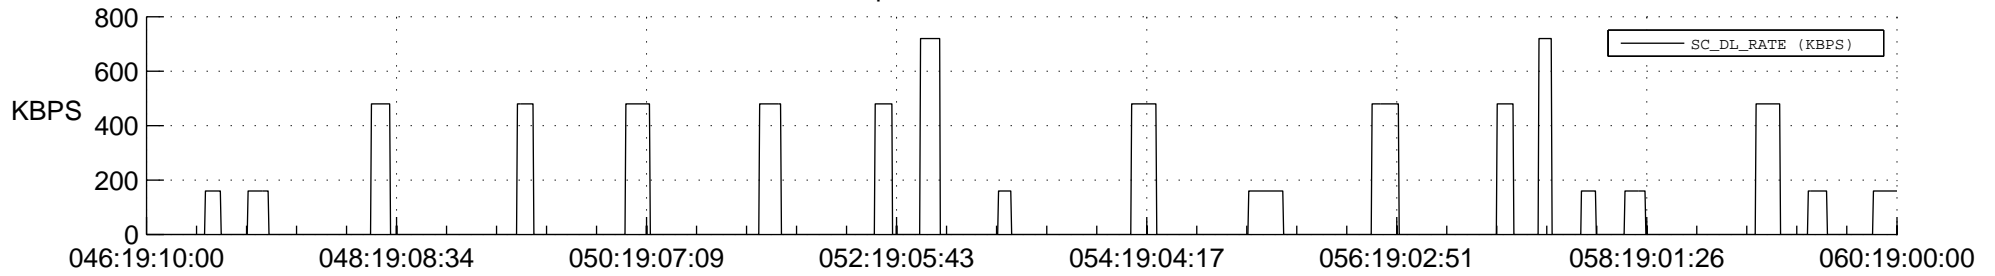

STEREO AHEAD SSR PCT Full Prediction

SWAVES_Percent_Full_Prediction

IMPACT_Percent_Full_Prediction

PLASTIC_Percent_Full_Prediction

Spacecraft_DownLink_Rate

Ground Time (2012:046:19:10:00.000 -2012:060:19:00:00.000)