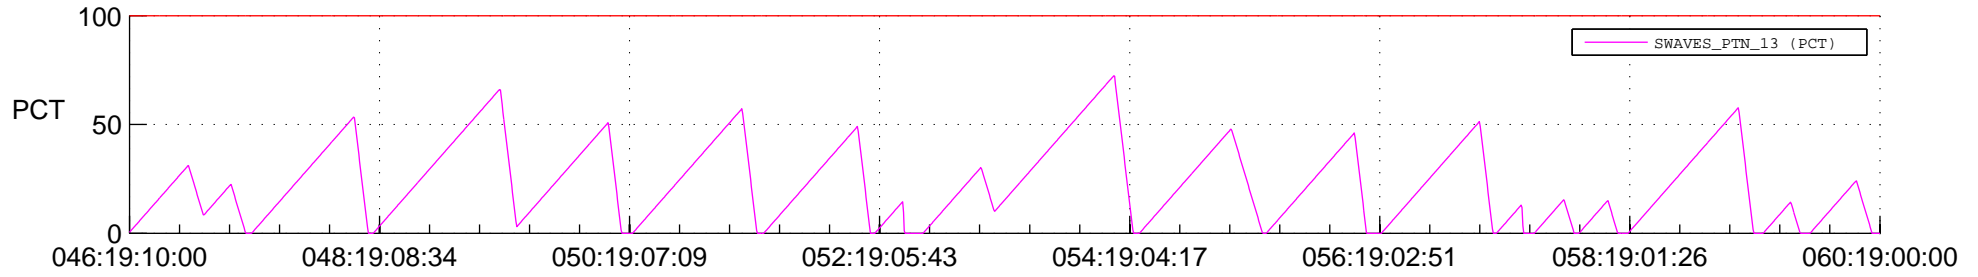

STEREO AHEAD SSR PCT Full Prediction

SWAVES_Percent_Full_Prediction

IMPACT_Percent_Full_Prediction

PLASTIC_Percent_Full_Prediction

Spacecraft_DownLink_Rate

Ground Time (2012:046:19:10:00.000 -2012:060:19:00:00.000)