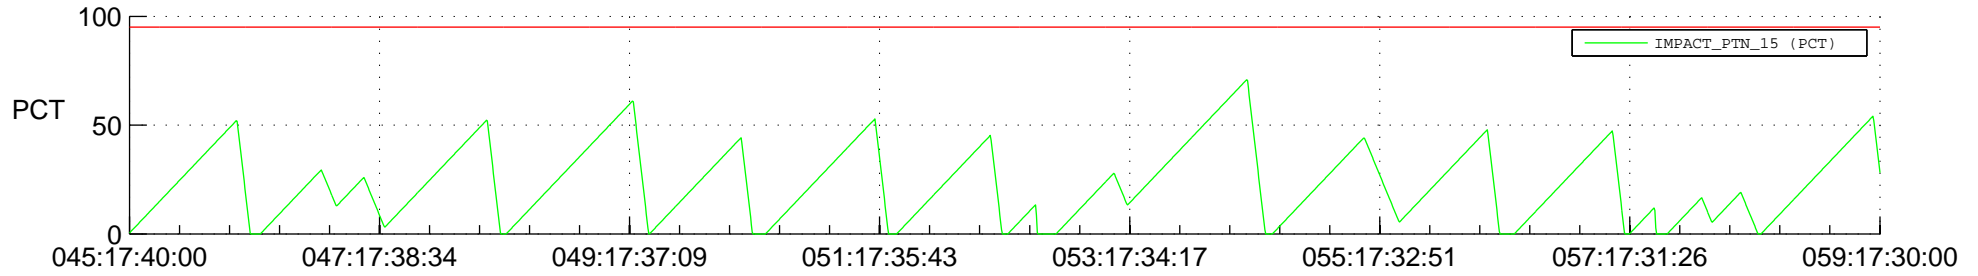

STEREO AHEAD SSR PCT Full Prediction

SWAVES_Percent_Full_Prediction

IMPACT_Percent_Full_Prediction

PLASTIC_Percent_Full_Prediction

Spacecraft_DownLink_Rate

Ground Time (2012:045:17:40:00.000 -2012:059:17:30:00.000)