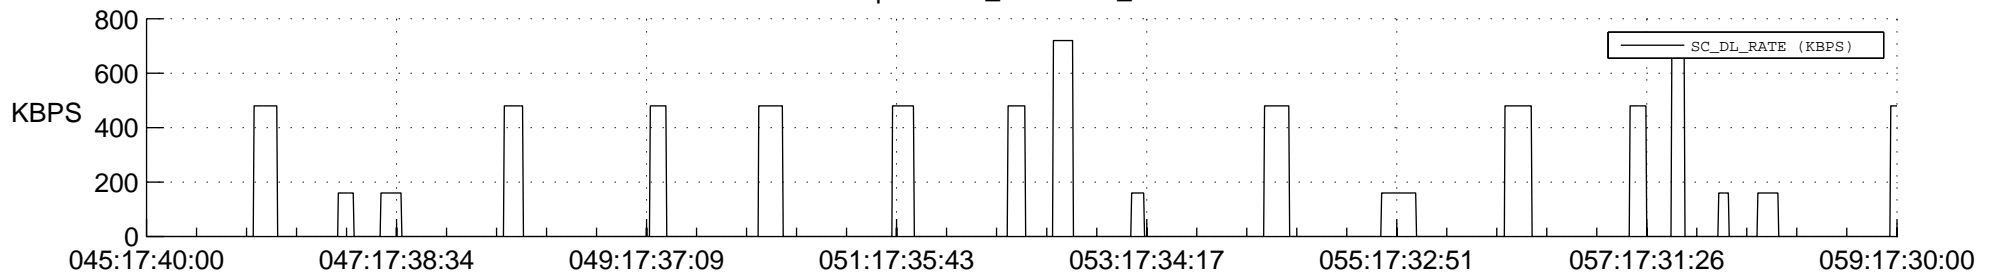

STEREO AHEAD SSR PCT Full Prediction

SWAVES_Percent_Full_Prediction

IMPACT_Percent_Full_Prediction

PLASTIC_Percent_Full_Prediction

Spacecraft_DownLink_Rate

Ground Time (2012:045:17:40:00.000 -2012:059:17:30:00.000)