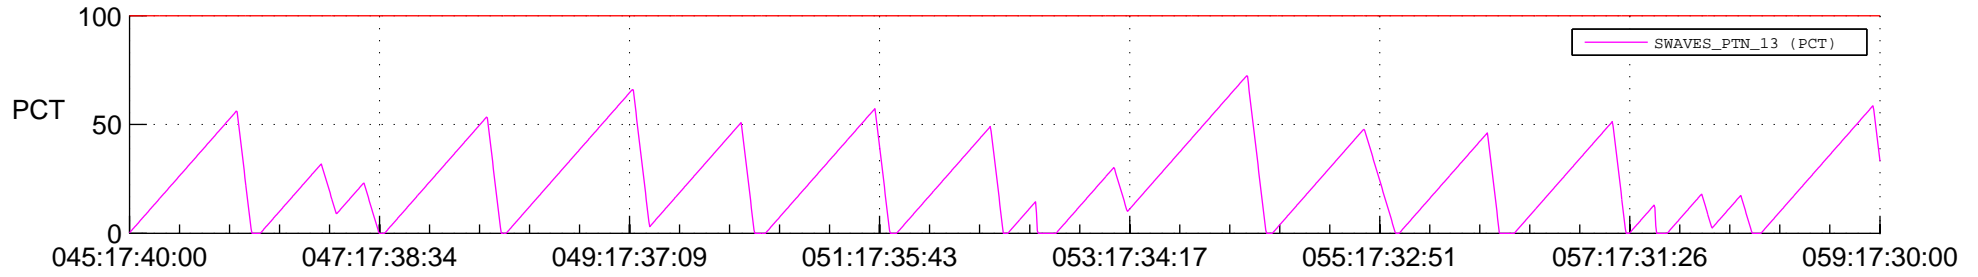

STEREO AHEAD SSR PCT Full Prediction

SWAVES_Percent_Full_Prediction

IMPACT_Percent_Full_Prediction

PLASTIC_Percent_Full_Prediction

Spacecraft_DownLink_Rate

Ground Time (2012:045:17:40:00.000 -2012:059:17:30:00.000)