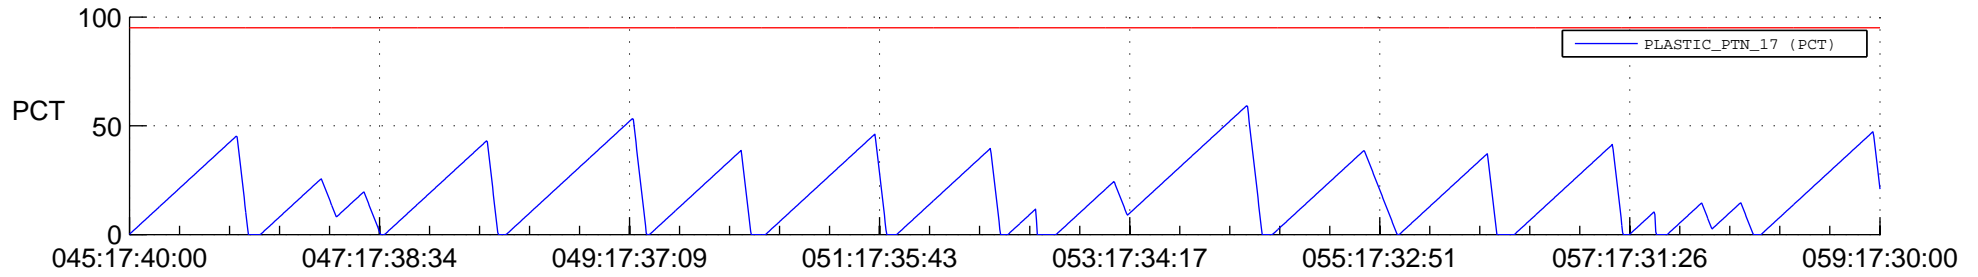

STEREO AHEAD SSR PCT Full Prediction

SWAVES_Percent_Full_Prediction

IMPACT_Percent_Full_Prediction

PLASTIC_Percent_Full_Prediction

Spacecraft_DownLink_Rate

Ground Time (2012:045:17:40:00.000 -2012:059:17:30:00.000)