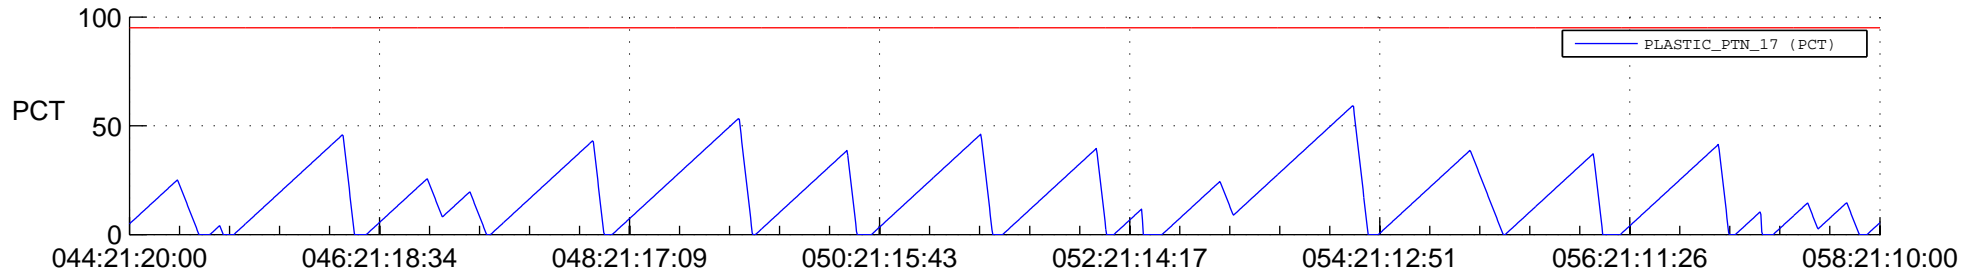

STEREO AHEAD SSR PCT Full Prediction

SWAVES_Percent_Full_Prediction

IMPACT_Percent_Full_Prediction

PLASTIC_Percent_Full_Prediction

Spacecraft_DownLink_Rate

Ground Time (2012:044:21:20:00.000 -2012:058:21:10:00.000)