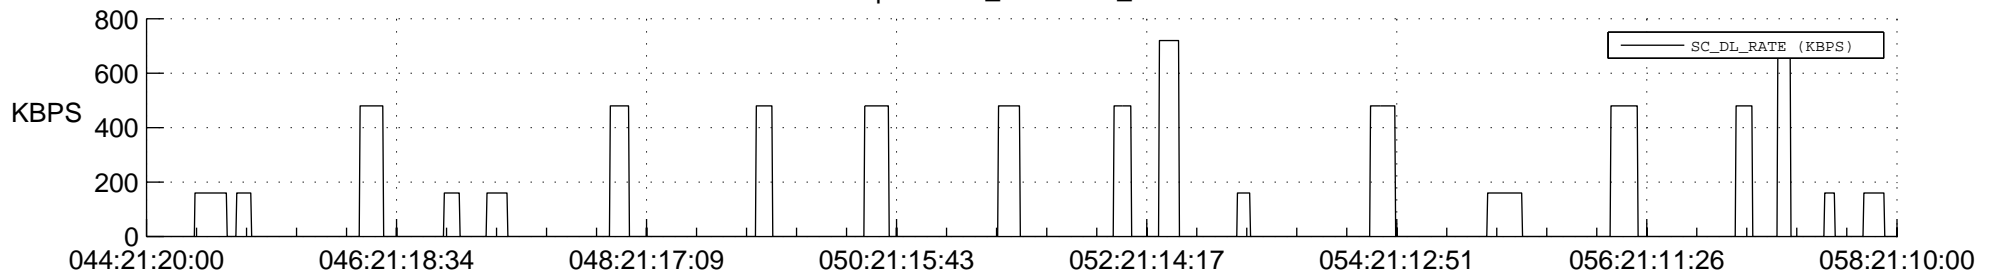

STEREO AHEAD SSR PCT Full Prediction

SWAVES_Percent_Full_Prediction

IMPACT_Percent_Full_Prediction

PLASTIC_Percent_Full_Prediction

Spacecraft_DownLink_Rate

Ground Time (2012:044:21:20:00.000 -2012:058:21:10:00.000)