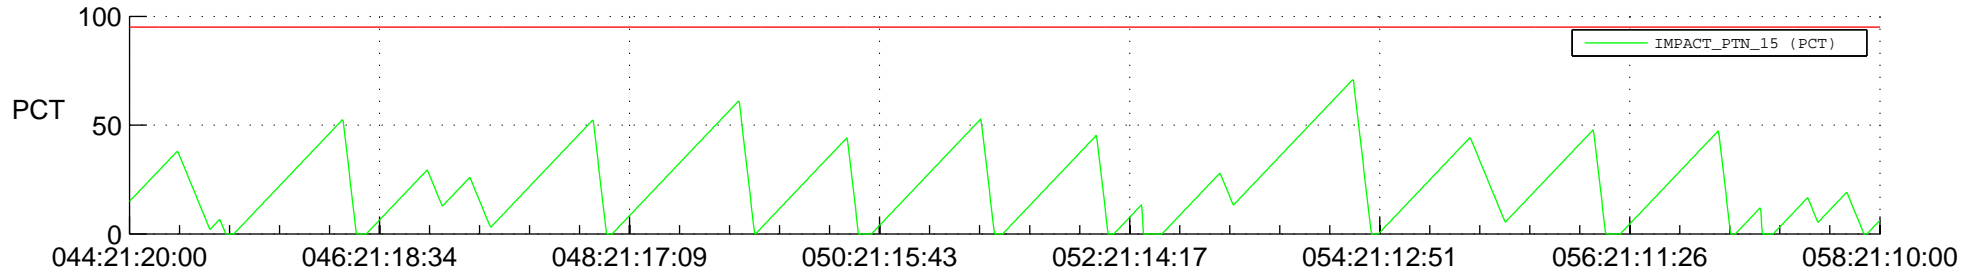

STEREO AHEAD SSR PCT Full Prediction

SWAVES_Percent_Full_Prediction

IMPACT_Percent_Full_Prediction

PLASTIC_Percent_Full_Prediction

Spacecraft_DownLink_Rate

Ground Time (2012:044:21:20:00.000 -2012:058:21:10:00.000)