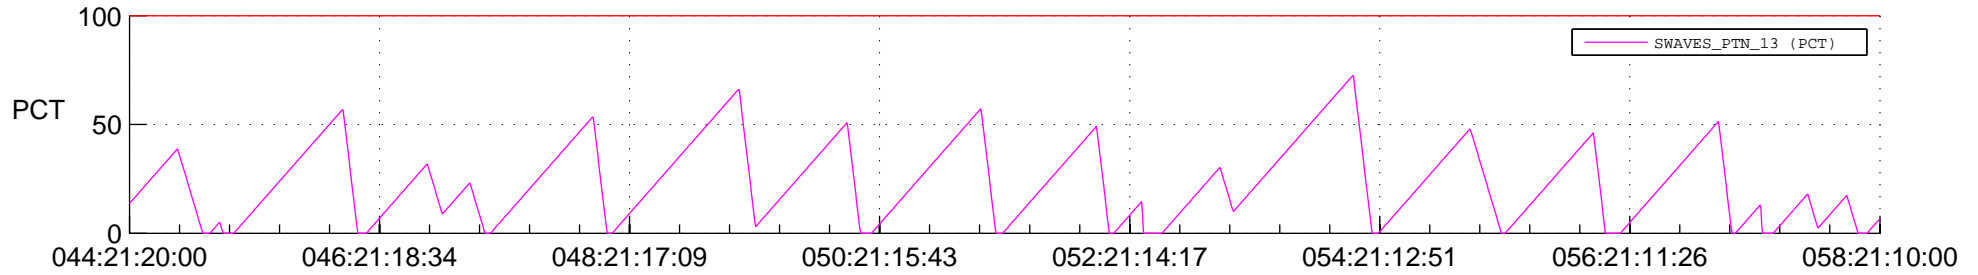

STEREO AHEAD SSR PCT Full Prediction

SWAVES_Percent_Full_Prediction

IMPACT_Percent_Full_Prediction

PLASTIC_Percent_Full_Prediction

Spacecraft_DownLink_Rate

Ground Time (2012:044:21:20:00.000 -2012:058:21:10:00.000)