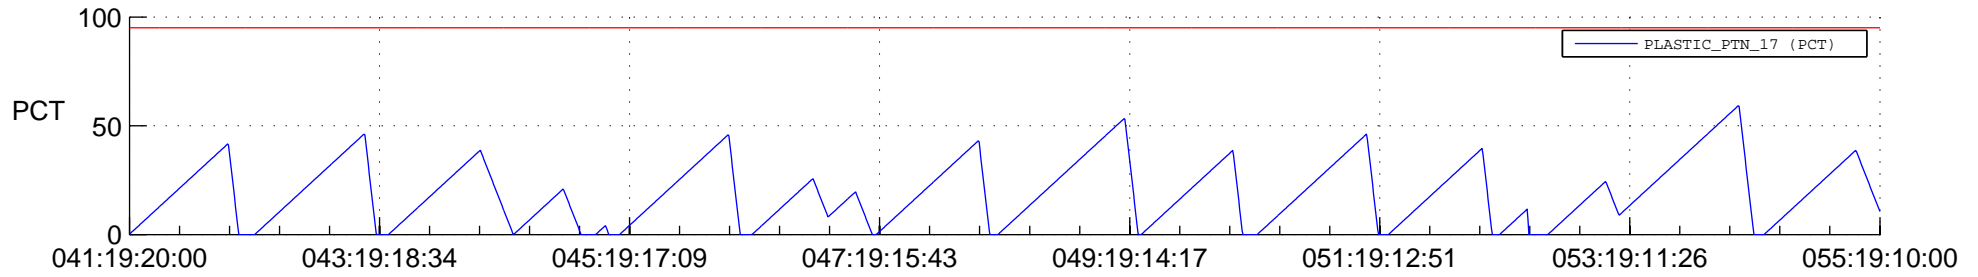

PLASTIC_Percent_Full_Prediction