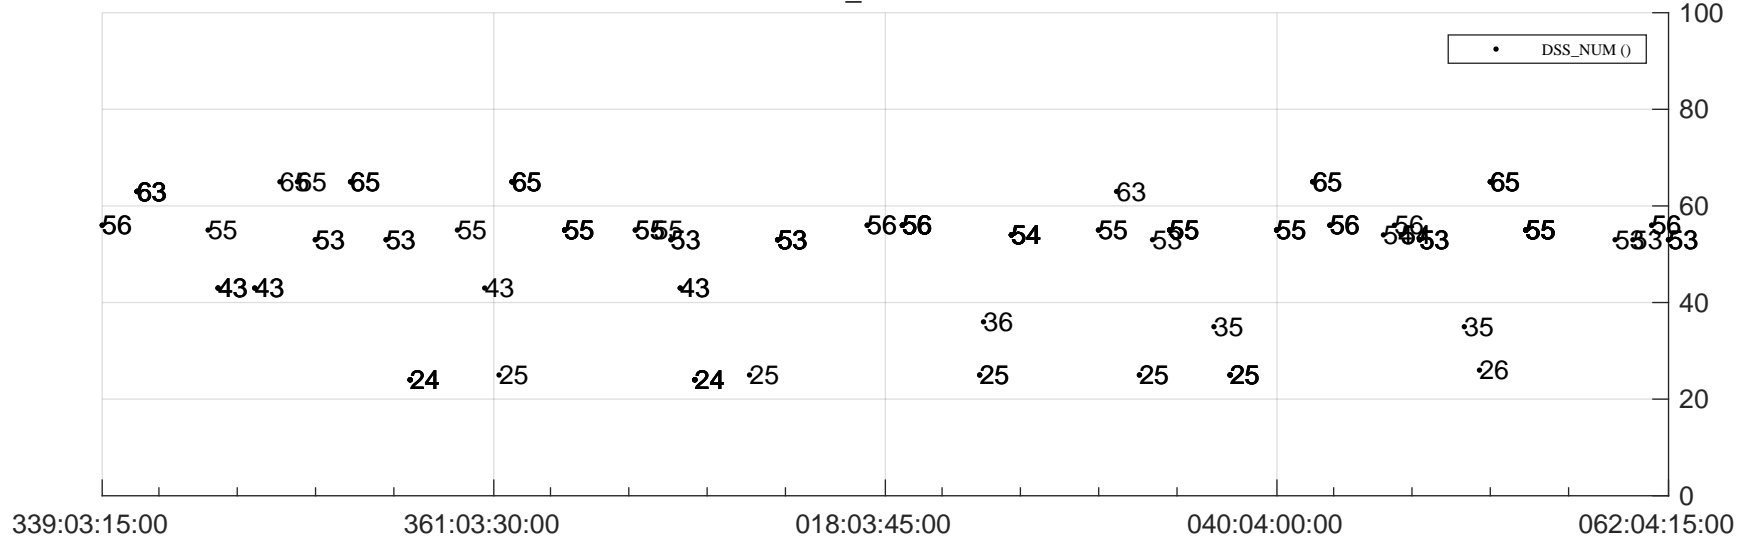

STEREO AHEAD Downlink Performance 2024:063

Number_of_Dropped_Frame

DSS_Station

Spacecraft Time (2023:339:03:15:00.000 -2024:062:04:15:00.000)

/disks/d81/project/stereo/mops/assessment/ahead/automation/output/engdump/yesterdaily/ahead_dp_2024_063.csv