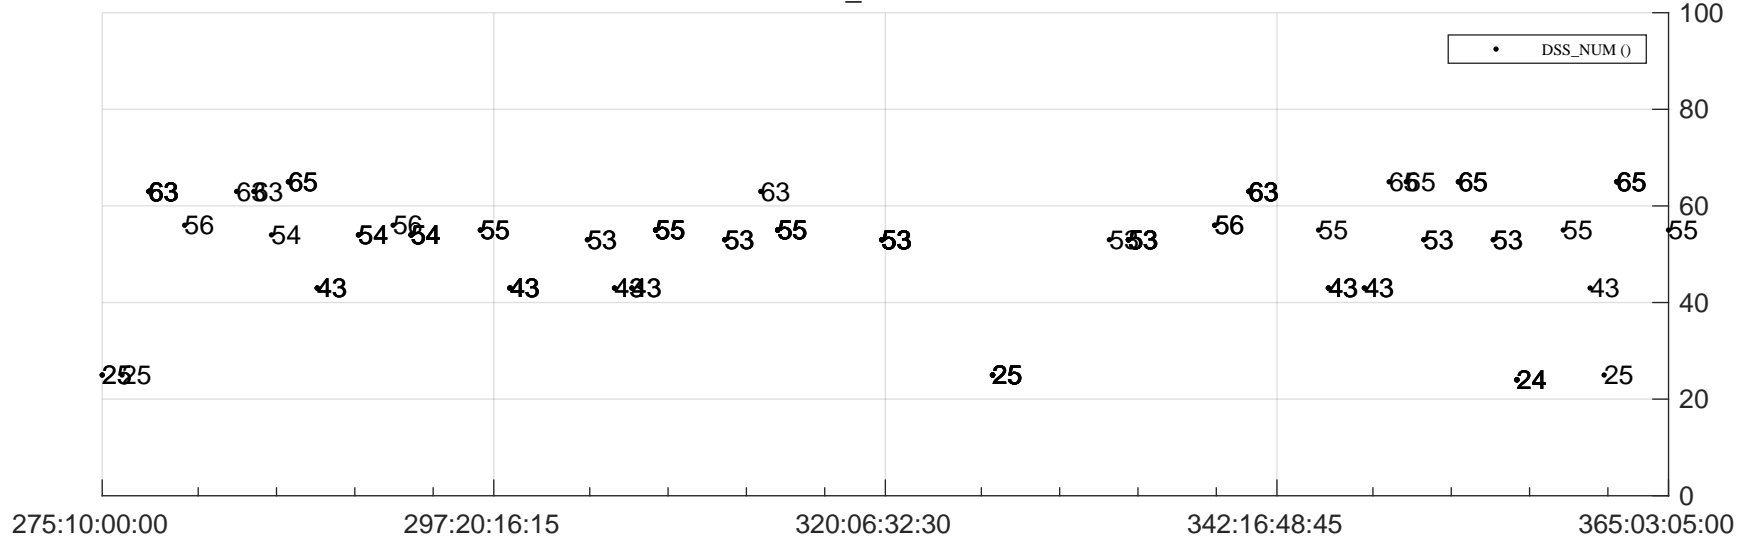

STEREO AHEAD Downlink Performance 2023:365

Number_of_Dropped_Frame

DSS_Station

Spacecraft Time (2023:275:10:00:00.000 -2023:365:03:05:00.000)

/disks/d81/project/stereo/mops/assessment/ahead/automation/output/engdump/yesterdaily/ahead_dp_2023_365.csv