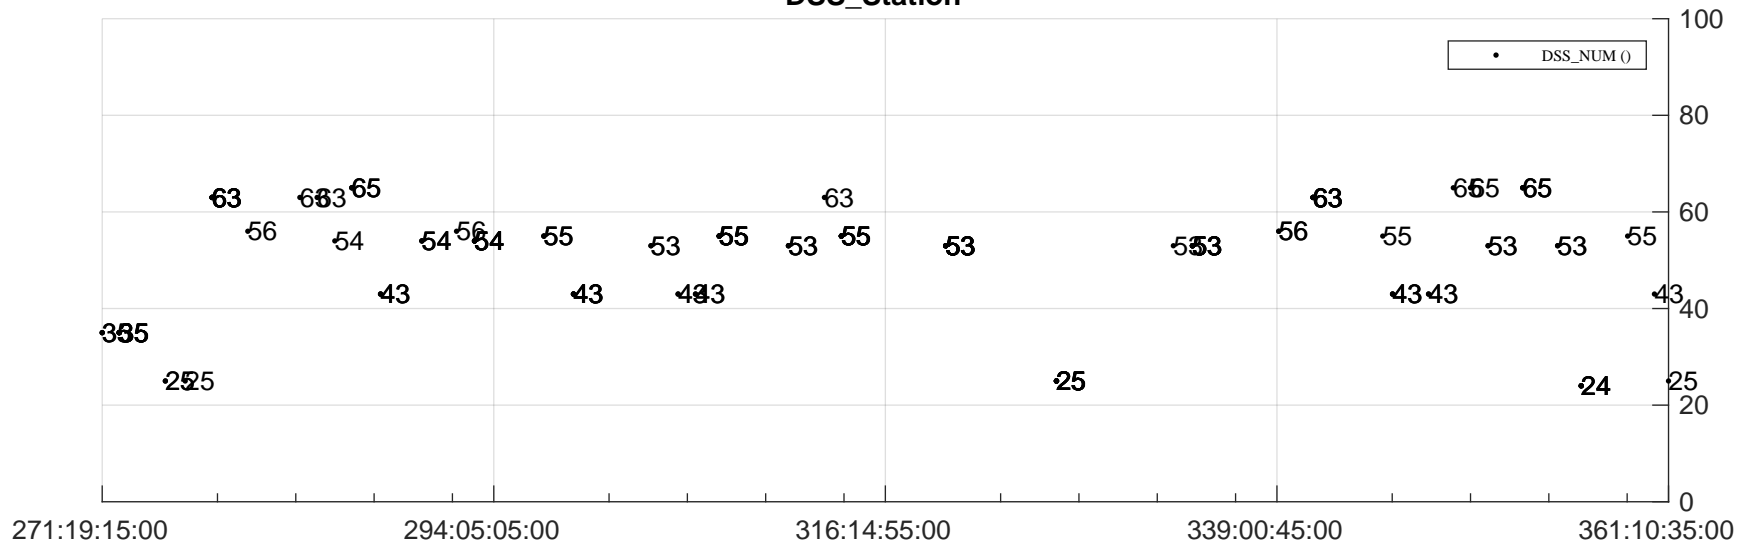

STEREO AHEAD Downlink Performance 2023:362

Number_of_Dropped_Frame

DSS_Station

Spacecraft Time (2023:271:19:15:00.000 -2023:361:10:35:00.000)

/disks/d81/project/stereo/mops/assessment/ahead/automation/output/engdump/yesterdaily/ahead_dp_2023_362.csv