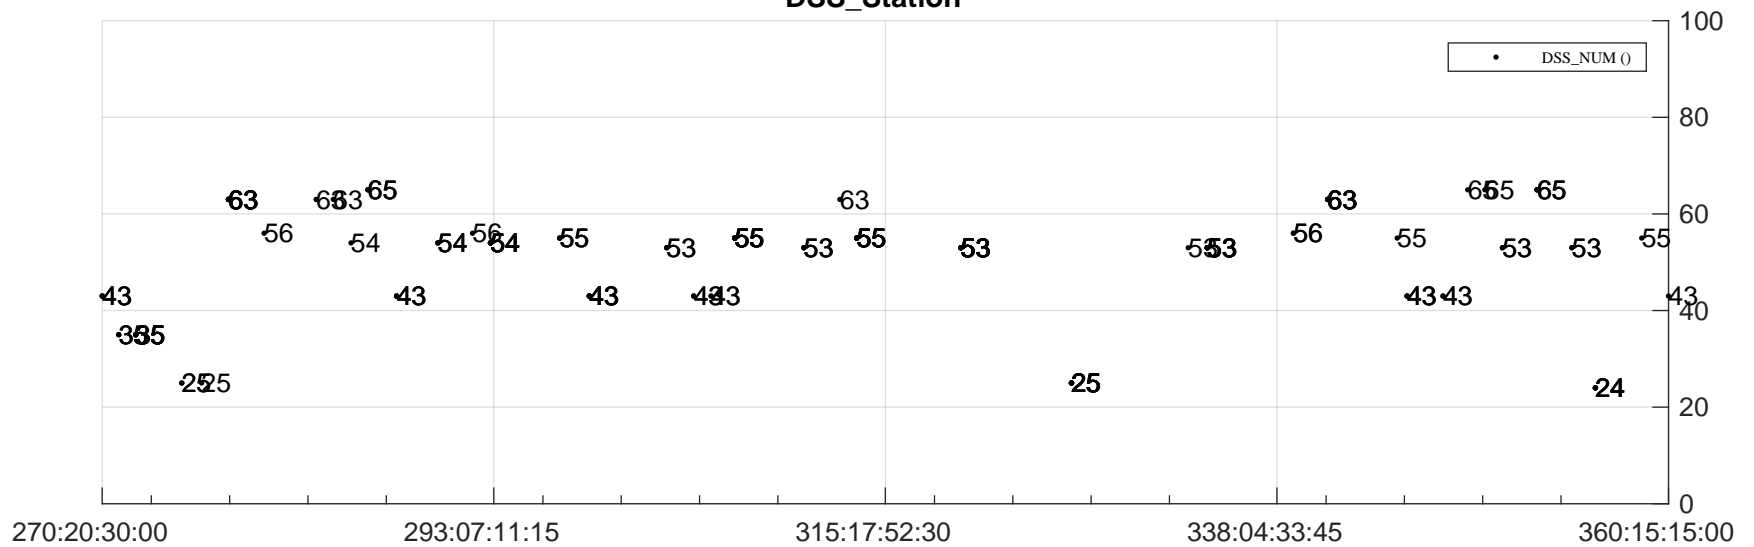

STEREO AHEAD Downlink Performance 2023:361

Number\_of\_Dropped\_Frame

DSS\_Station

Spacecraft Time (2023:270:20:30:00.000 -2023:360:15:15:00.000)

/disks/d81/project/stereo/mops/assessment/ahead/automation/output/engdump/yesterdaily/ahead\_dp\_2023\_361.csv