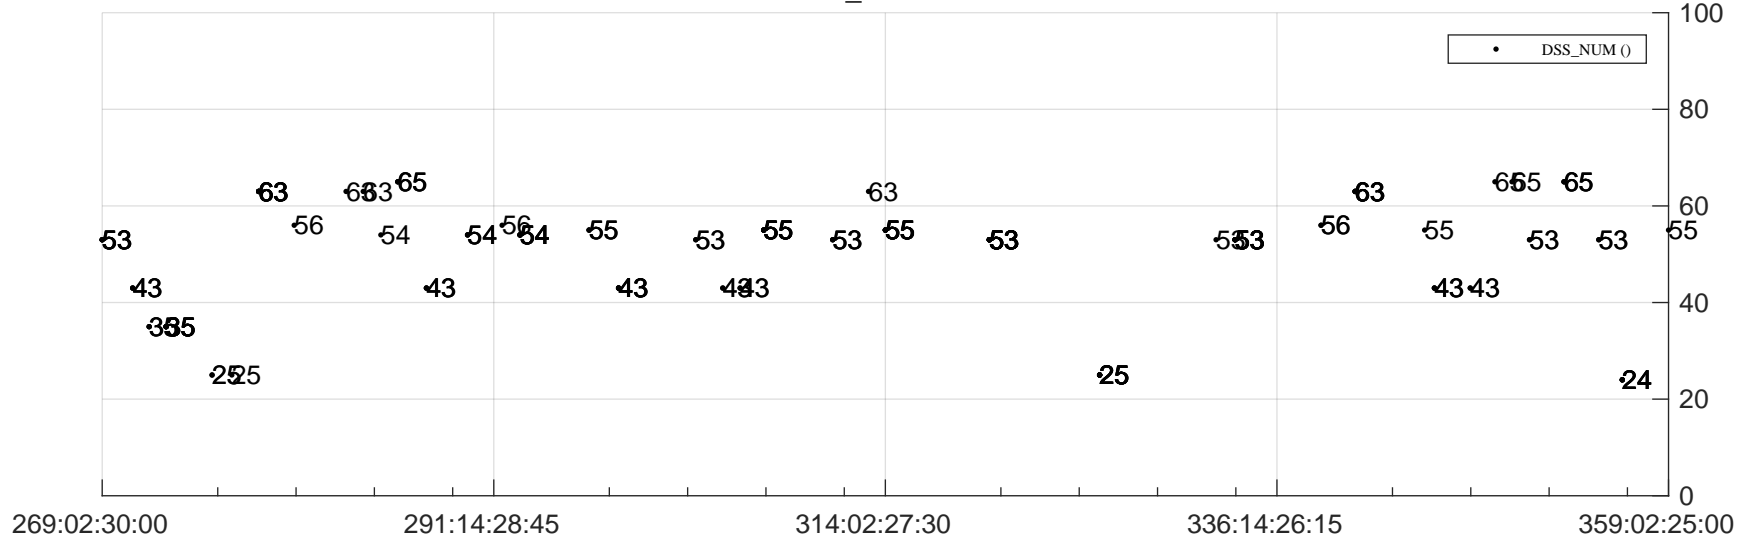

STEREO AHEAD Downlink Performance 2023:360

Number_of_Dropped_Frame

DSS_Station

Spacecraft Time (2023:269:02:30:00.000 -2023:359:02:25:00.000)

/disks/d81/project/stereo/mops/assessment/ahead/automation/output/engdump/yesterdaily/ahead_dp_2023_360.csv