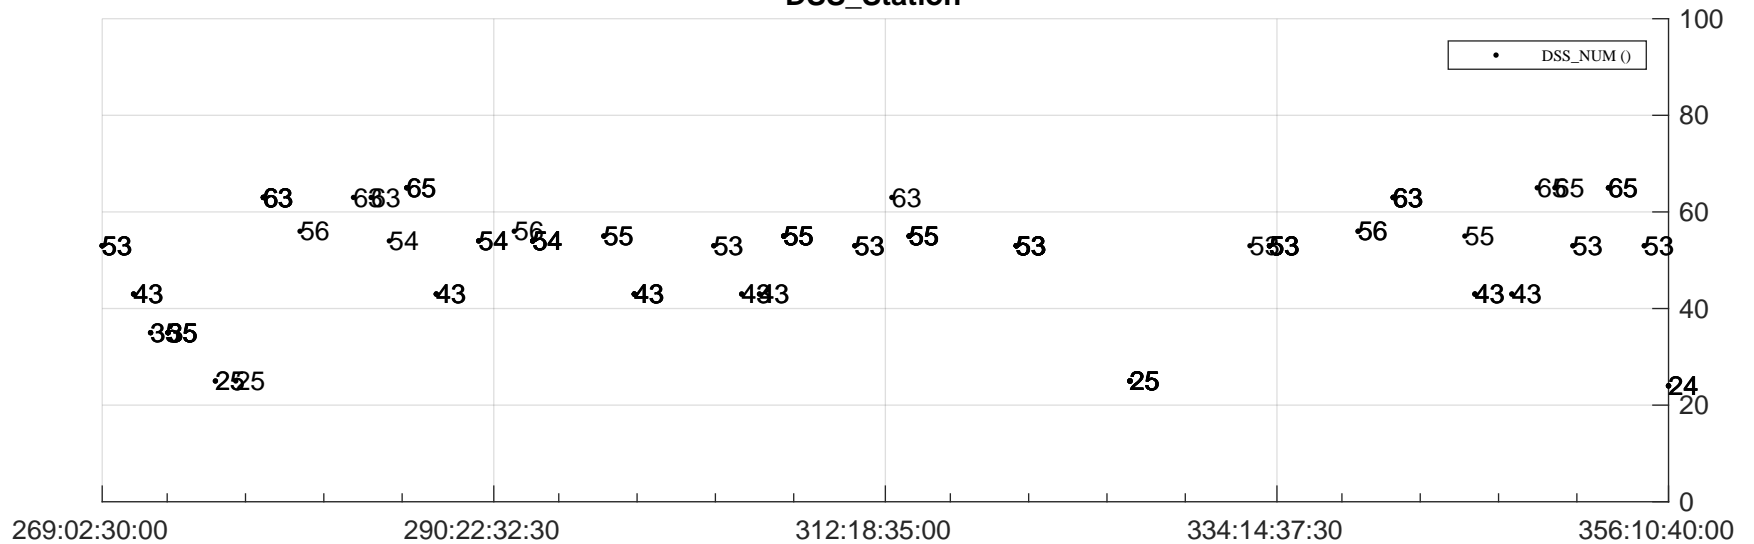

STEREO AHEAD Downlink Performance 2023:358

Number_of_Dropped_Frame

DSS_Station

Spacecraft Time (2023:269:02:30:00.000 -2023:356:10:40:00.000)

/disks/d81/project/stereo/mops/assessment/ahead/automation/output/engdump/yesterdaily/ahead_dp_2023_358.csv