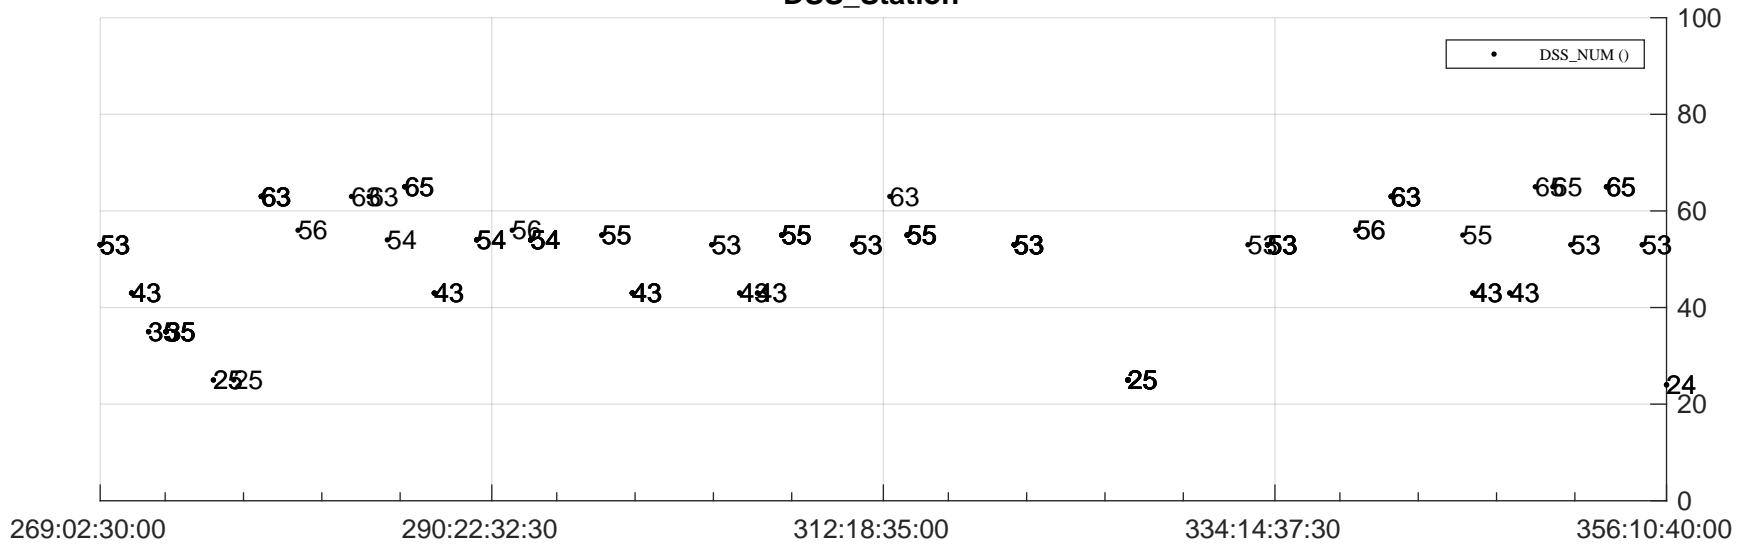

STEREO AHEAD Downlink Performance 2023:357

Number\_of\_Dropped\_Frame

DSS\_Station

Spacecraft Time (2023:269:02:30:00.000 -2023:356:10:40:00.000)

/disks/d81/project/stereo/mops/assessment/ahead/automation/output/engdump/yesterdaily/ahead\_dp\_2023\_357.csv