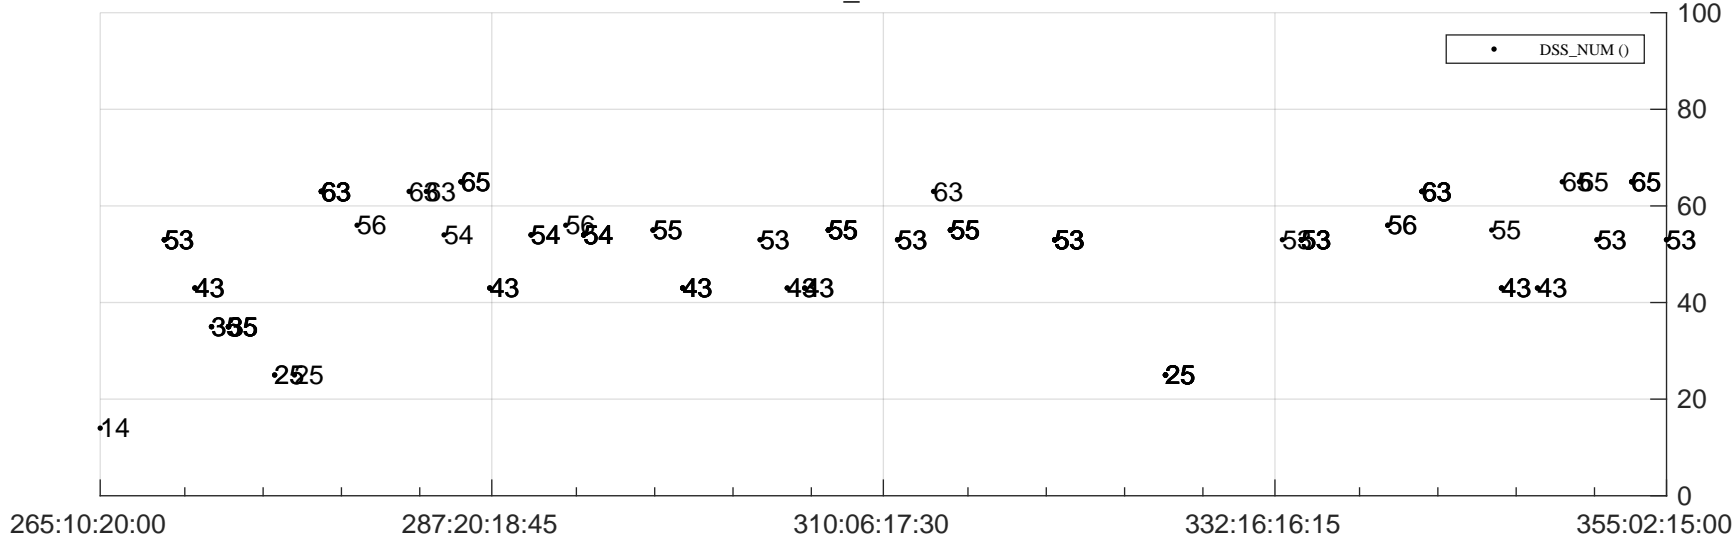

STEREO AHEAD Downlink Performance 2023:356

Number_of_Dropped_Frame

DSS_Station

Spacecraft Time (2023:265:10:20:00.000 -2023:355:02:15:00.000)

/disks/d81/project/stereo/mops/assessment/ahead/automation/output/engdump/yesterdaily/ahead_dp_2023_356.csv