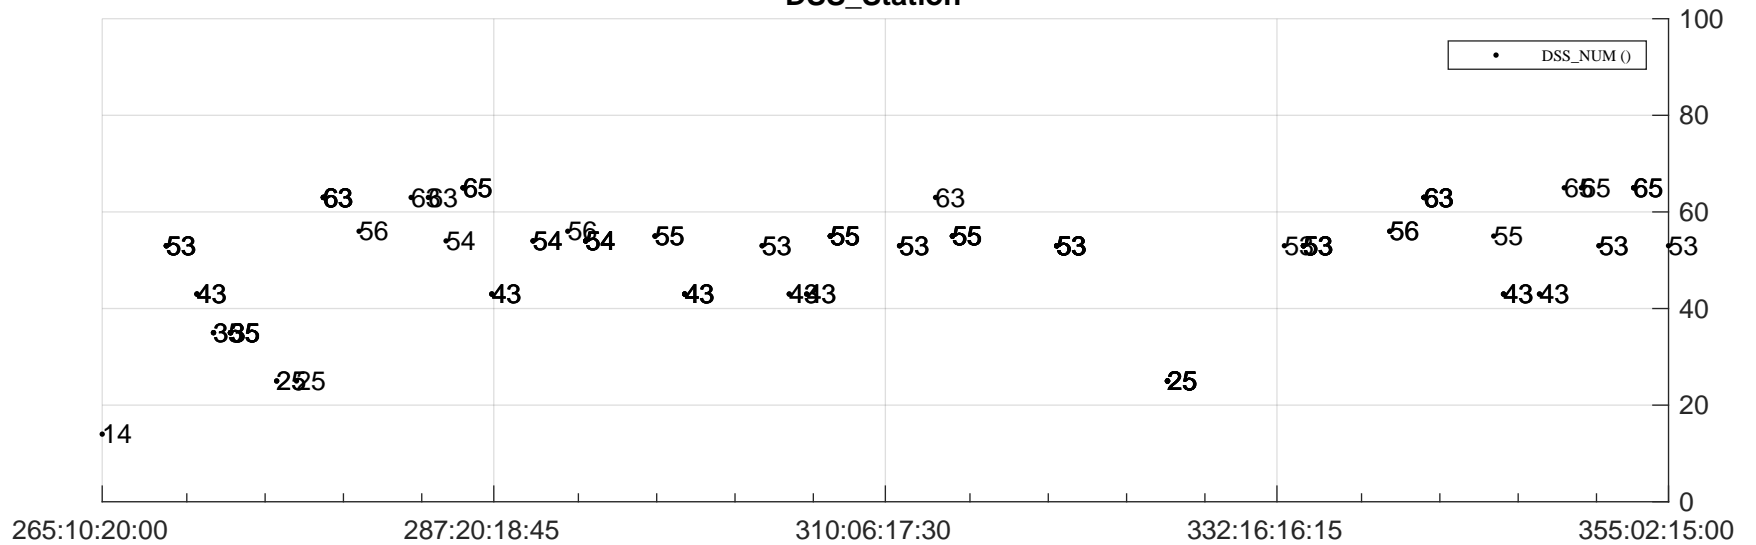

STEREO AHEAD Downlink Performance 2023:355

Number_of_Dropped_Frame

DSS_Station

Spacecraft Time (2023:265:10:20:00.000 -2023:355:02:15:00.000)

/disks/d81/project/stereo/mops/assessment/ahead/automation/output/engdump/yesterdaily/ahead_dp_2023_355.csv