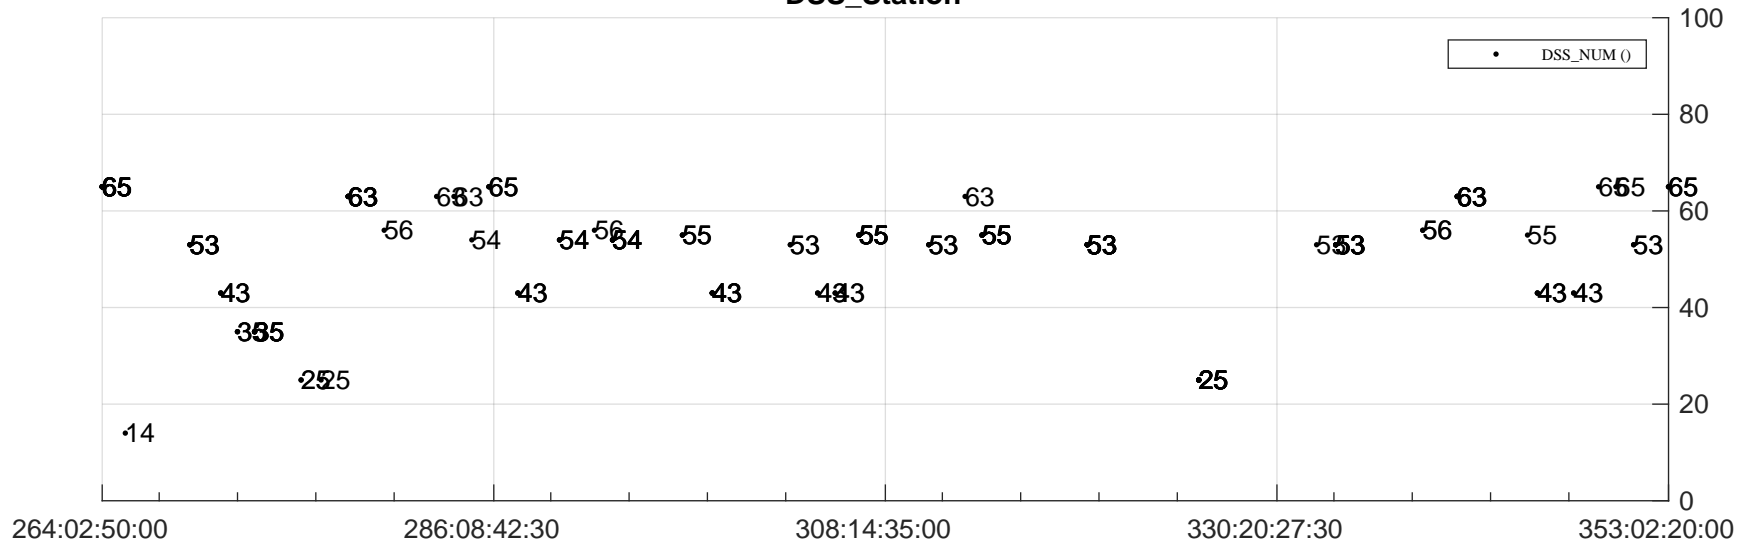

STEREO AHEAD Downlink Performance 2023:354

Number_of_Dropped_Frame

DSS_Station

Spacecraft Time (2023:264:02:50:00.000 -2023:353:02:20:00.000)

/disks/d81/project/stereo/mops/assessment/ahead/automation/output/engdump/yesterdaily/ahead_dp_2023_354.csv