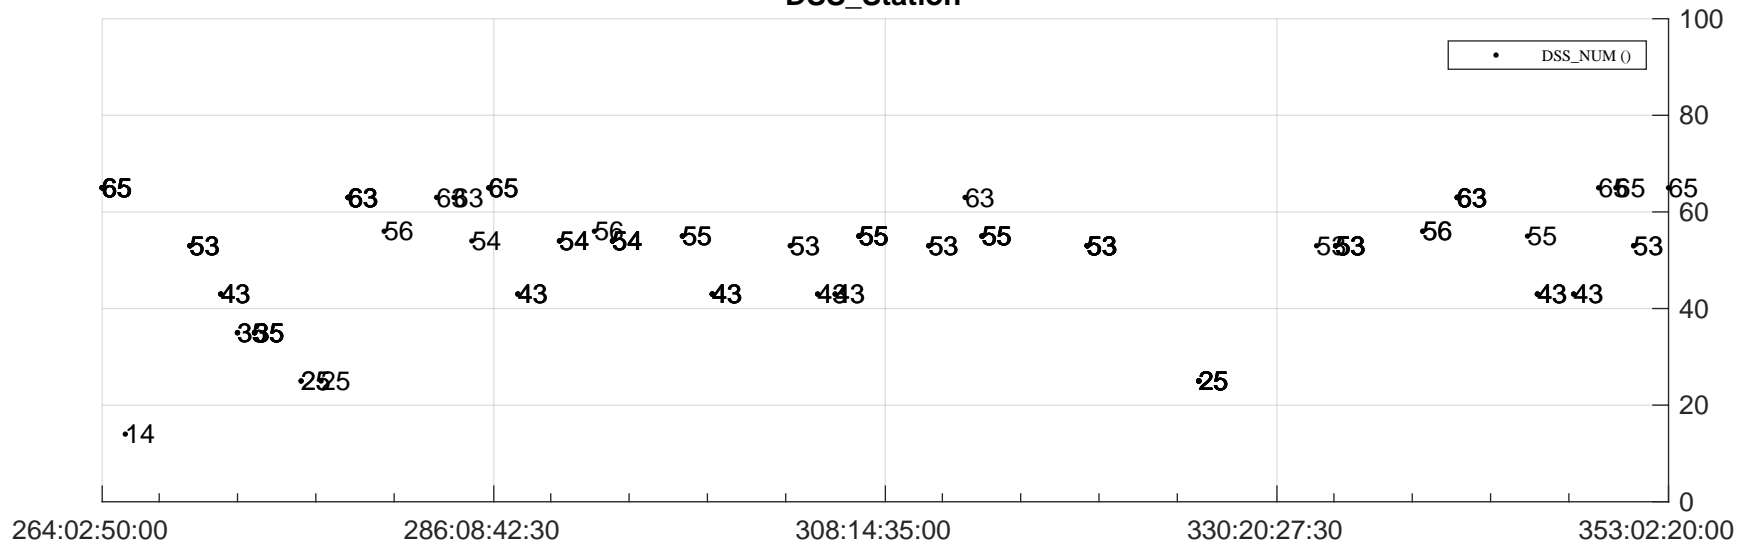

STEREO AHEAD Downlink Performance 2023:353

Number_of_Dropped_Frame

DSS_Station

Spacecraft Time (2023:264:02:50:00.000 -2023:353:02:20:00.000)

/disks/d81/project/stereo/mops/assessment/ahead/automation/output/engdump/yesterdaily/ahead_dp_2023_353.csv