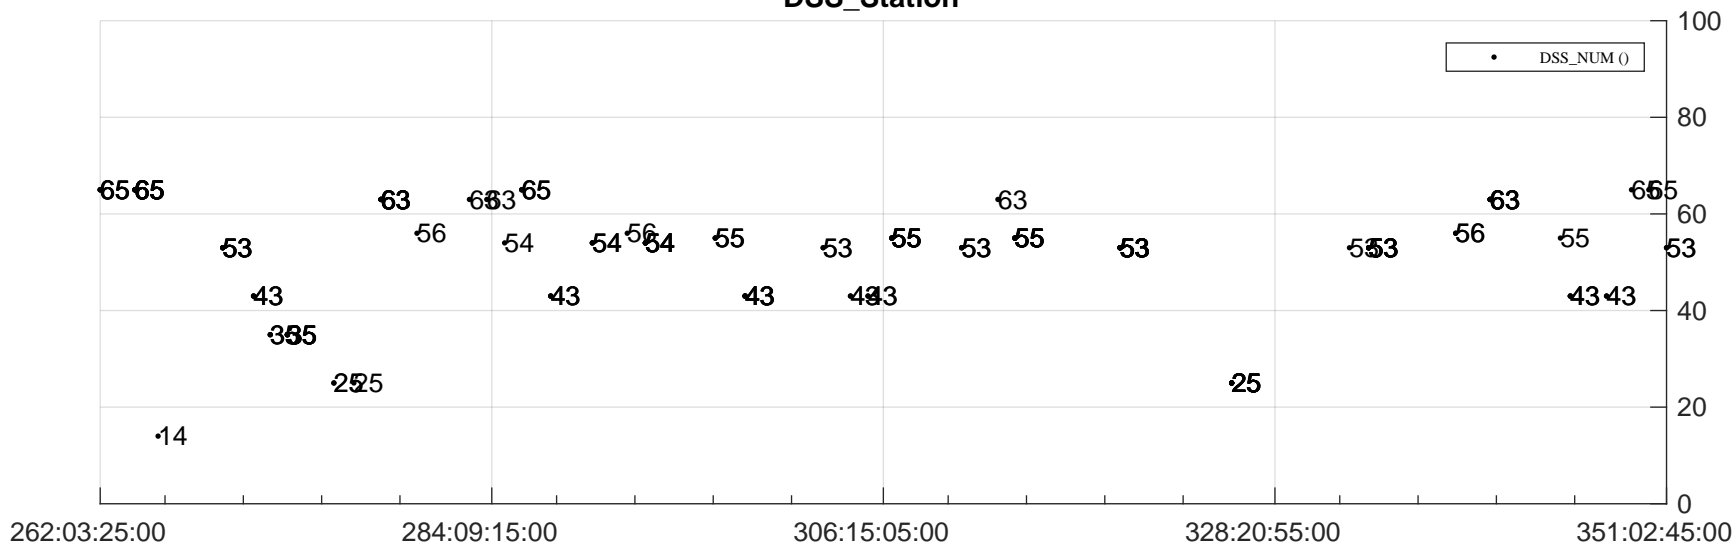

STEREO AHEAD Downlink Performance 2023:352

Number_of_Dropped_Frame

DSS_Station

Spacecraft Time (2023:262:03:25:00.000 -2023:351:02:45:00.000)

/disks/d81/project/stereo/mops/assessment/ahead/automation/output/engdump/yesterdaily/ahead_dp_2023_352.csv