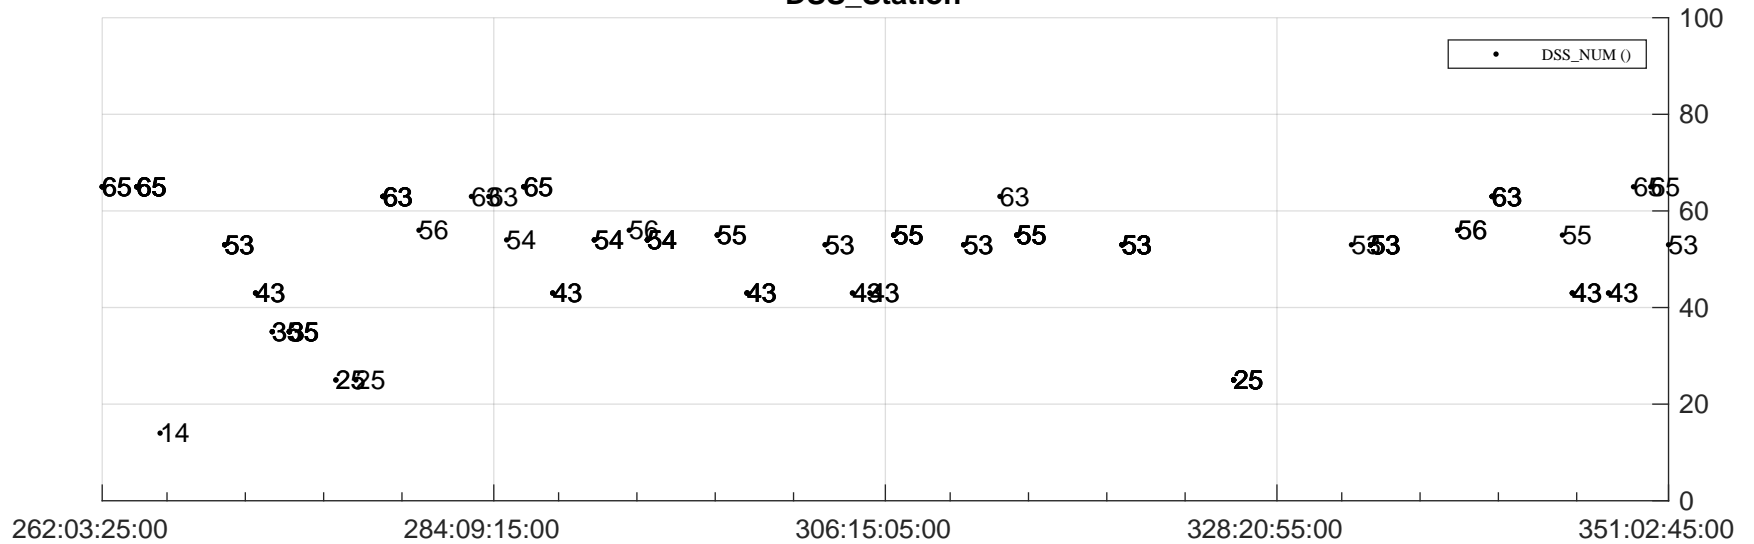

STEREO AHEAD Downlink Performance 2023:351

Number\_of\_Dropped\_Frame

DSS\_Station

Spacecraft Time (2023:262:03:25:00.000 -2023:351:02:45:00.000)

/disks/d81/project/stereo/mops/assessment/ahead/automation/output/engdump/yesterdaily/ahead\_dp\_2023\_351.csv