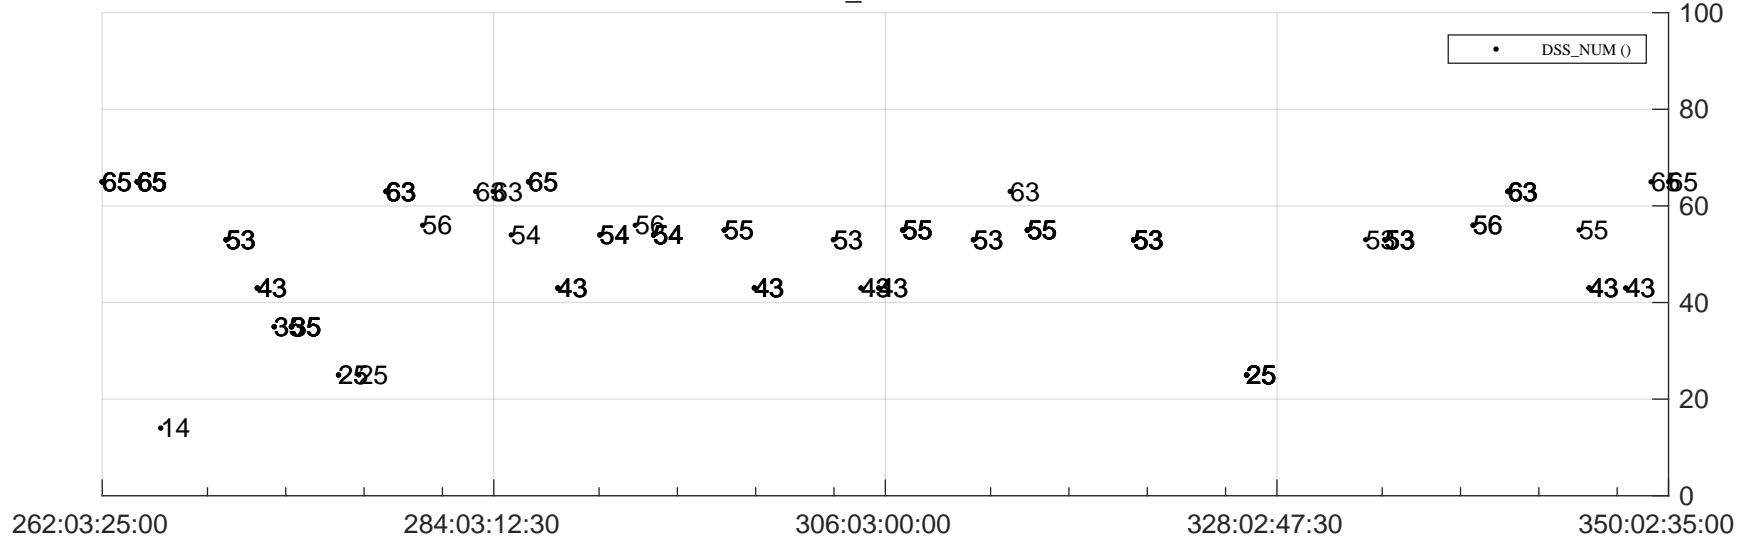

STEREO AHEAD Downlink Performance 2023:350

Number_of_Dropped_Frame

DSS_Station

Spacecraft Time (2023:262:03:25:00.000 -2023:350:02:35:00.000)

/disks/d81/project/stereo/mops/assessment/ahead/automation/output/engdump/yesterdaily/ahead_dp_2023_350.csv