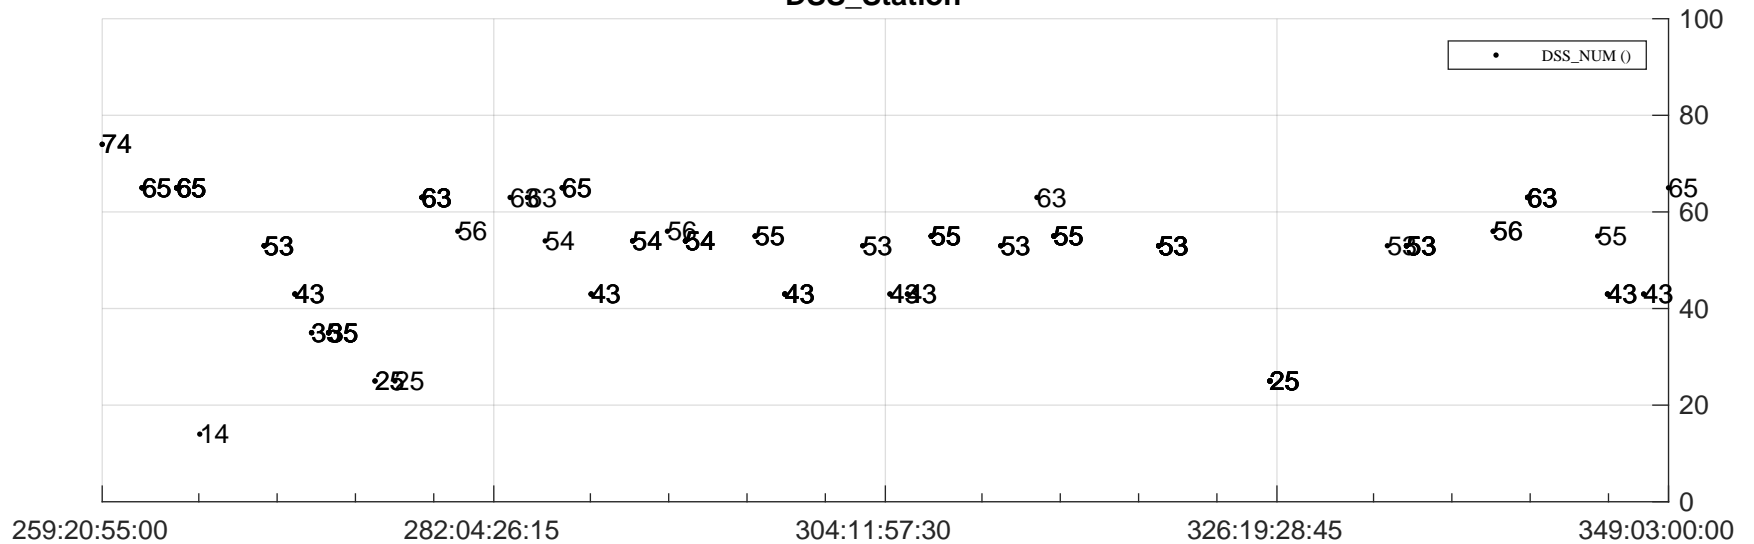

STEREO AHEAD Downlink Performance 2023:349

Number\_of\_Dropped\_Frame

DSS\_Station

Spacecraft Time (2023:259:20:55:00.000 -2023:349:03:00:00.000)

/disks/d81/project/stereo/mops/assessment/ahead/automation/output/engdump/yesterdaily/ahead\_dp\_2023\_349.csv