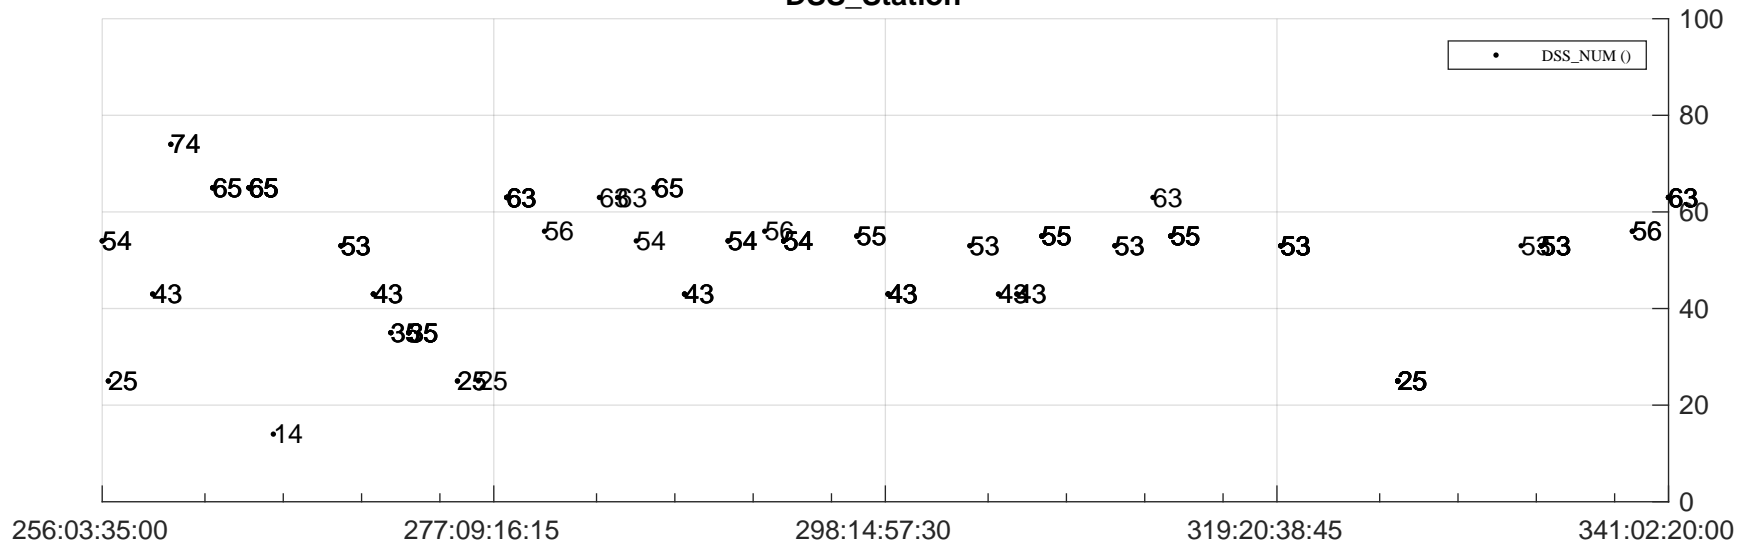

STEREO AHEAD Downlink Performance 2023:344

Number_of_Dropped_Frame

DSS_Station

Spacecraft Time (2023:256:03:35:00.000 -2023:341:02:20:00.000)

/disks/d81/project/stereo/mops/assessment/ahead/automation/output/engdump/yesterdaily/ahead_dp_2023_344.csv