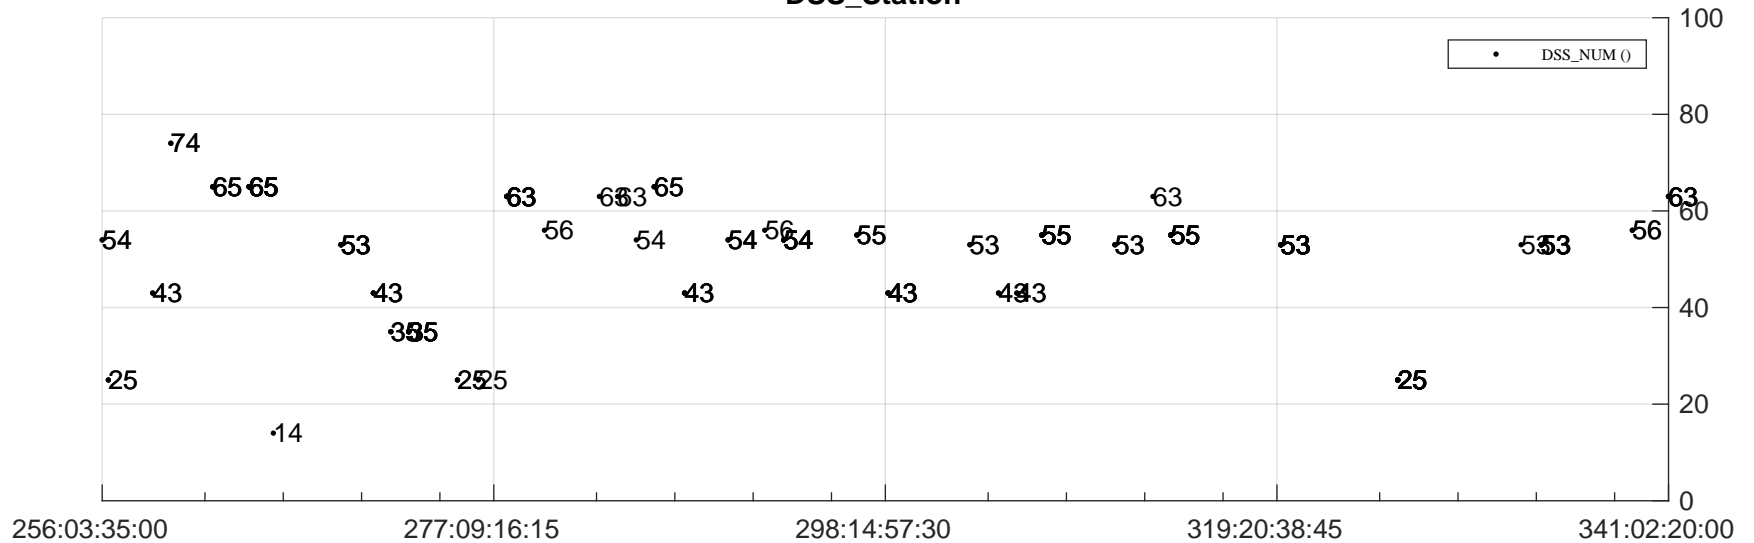

STEREO AHEAD Downlink Performance 2023:343

Number_of_Dropped_Frame

DSS_Station

Spacecraft Time (2023:256:03:35:00.000 -2023:341:02:20:00.000)

/disks/d81/project/stereo/mops/assessment/ahead/automation/output/engdump/yesterdaily/ahead_dp_2023_343.csv