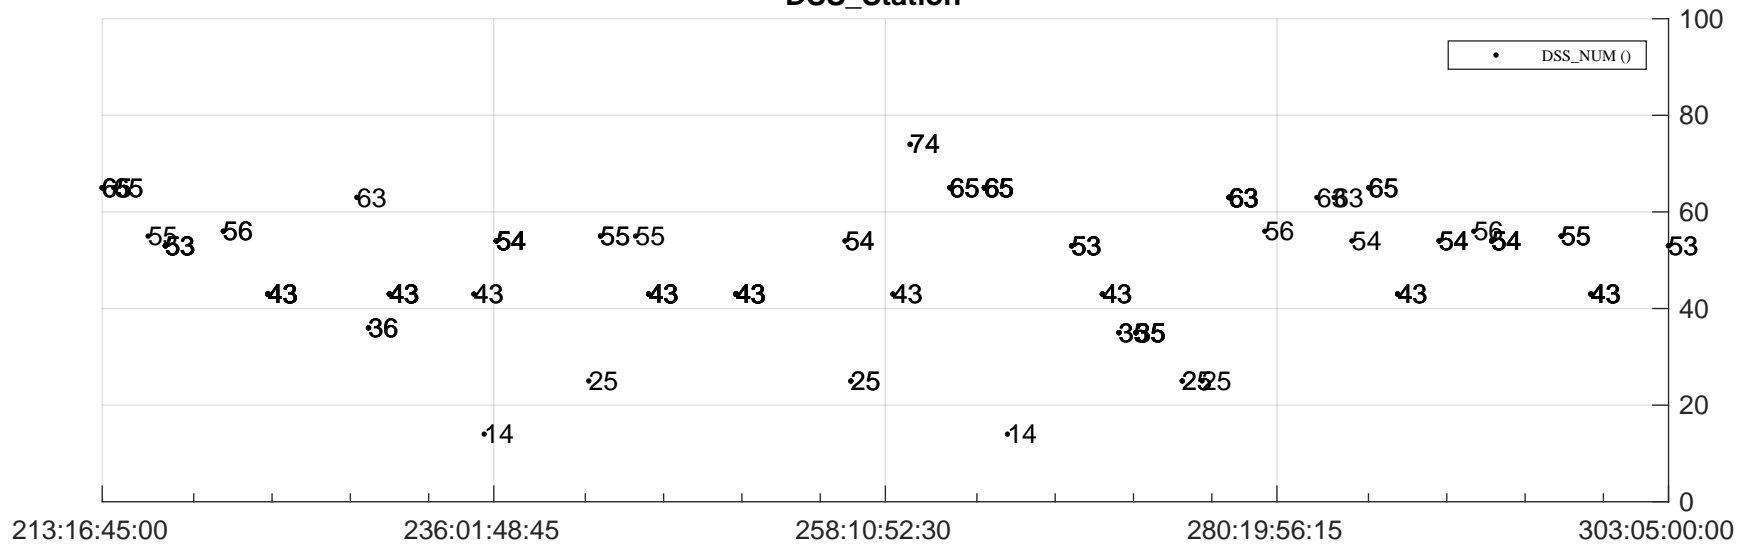

STEREO AHEAD Downlink Performance 2023:304

Number_of_Dropped_Frame

DSS_Station

Spacecraft Time (2023:213:16:45:00.000 -2023:303:05:00:00.000)

/disks/d81/project/stereo/mops/assessment/ahead/automation/output/engdump/yesterdaily/ahead_dp_2023_304.csv