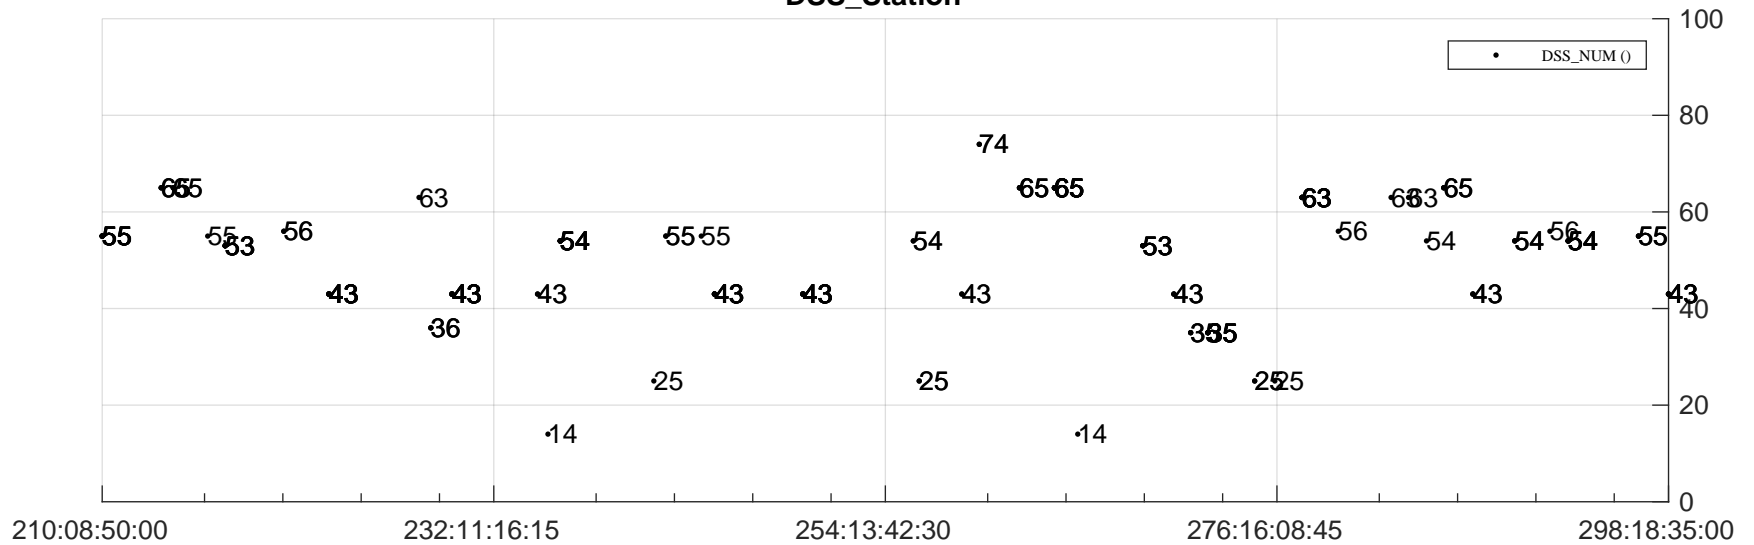

STEREO AHEAD Downlink Performance 2023:303

Number_of_Dropped_Frame

DSS_Station

Spacecraft Time (2023:210:08:50:00.000 -2023:298:18:35:00.000)

/disks/d81/project/stereo/mops/assessment/ahead/automation/output/engdump/yesterdaily/ahead_dp_2023_303.csv