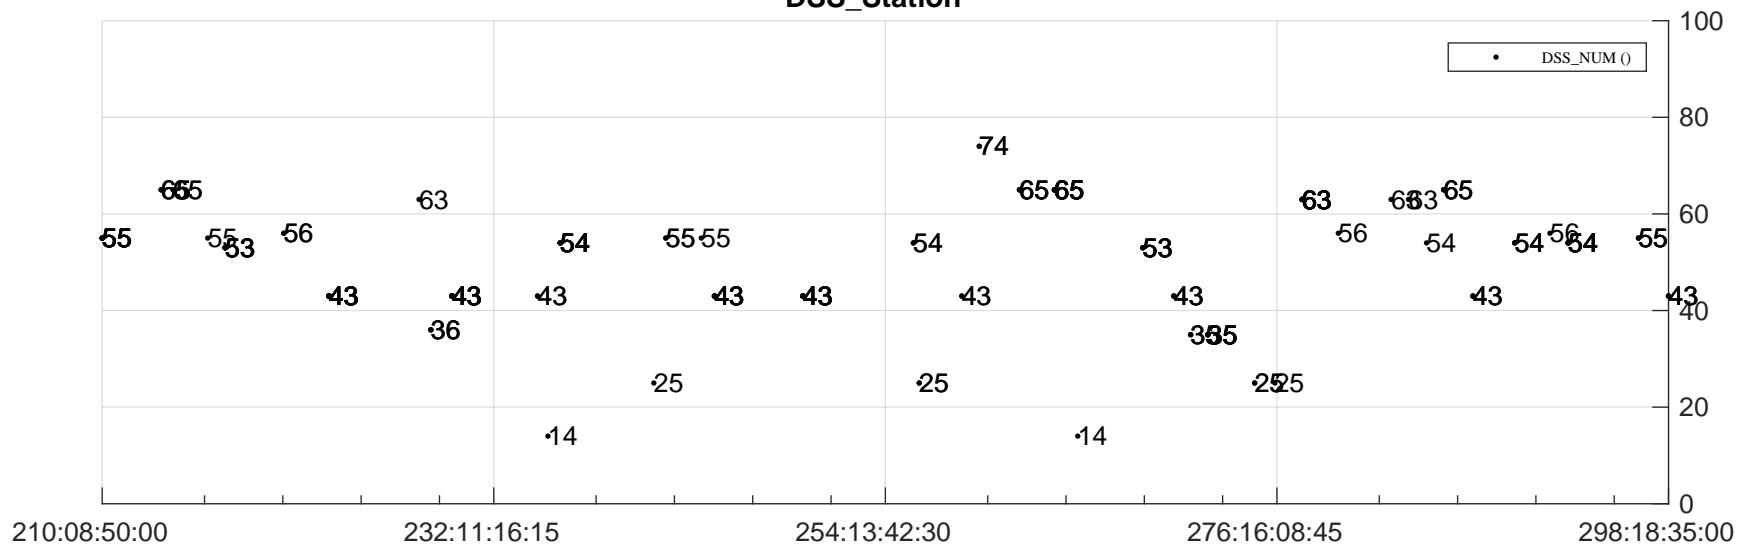

STEREO AHEAD Downlink Performance 2023:300

Number_of_Dropped_Frame

DSS_Station

Spacecraft Time (2023:210:08:50:00.000 -2023:298:18:35:00.000)

/disks/d81/project/stereo/mops/assessment/ahead/automation/output/engdump/yesterdaily/ahead_dp_2023_300.csv