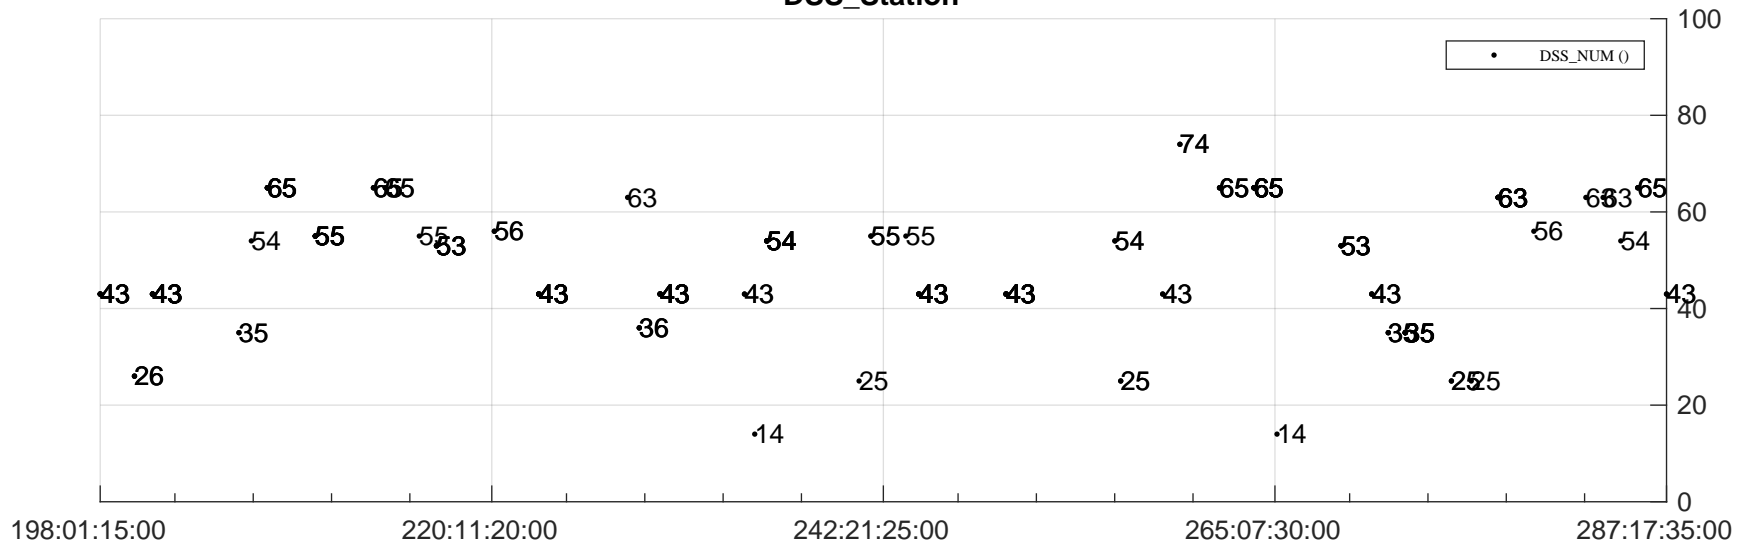

STEREO AHEAD Downlink Performance 2023:288

Number_of_Dropped_Frame

DSS_Station

Spacecraft Time (2023:198:01:15:00.000 -2023:287:17:35:00.000)

/disks/d81/project/stereo/mops/assessment/ahead/automation/output/engdump/yesterdaily/ahead_dp_2023_288.csv