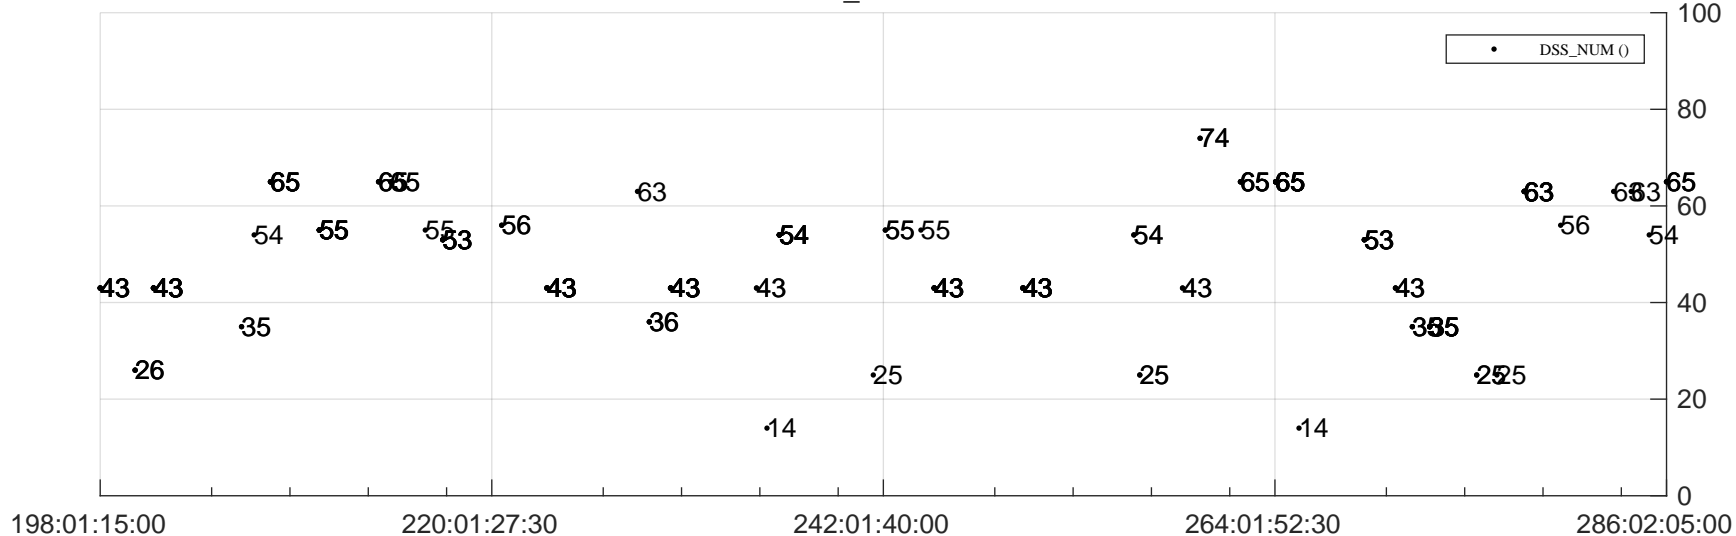

### STEREO AHEAD Downlink Performance 2023:287

#### Number\_of\_Dropped\_Frame

#### DSS\_Station

Spacecraft Time (2023:198:01:15:00.000 -2023:286:02:05:00.000)

/disks/d81/project/stereo/mops/assessment/ahead/automation/output/engdump/yesterdaily/ahead\_dp\_2023\_287.csv

Date Created:10/14/2023 07:34:15 AM