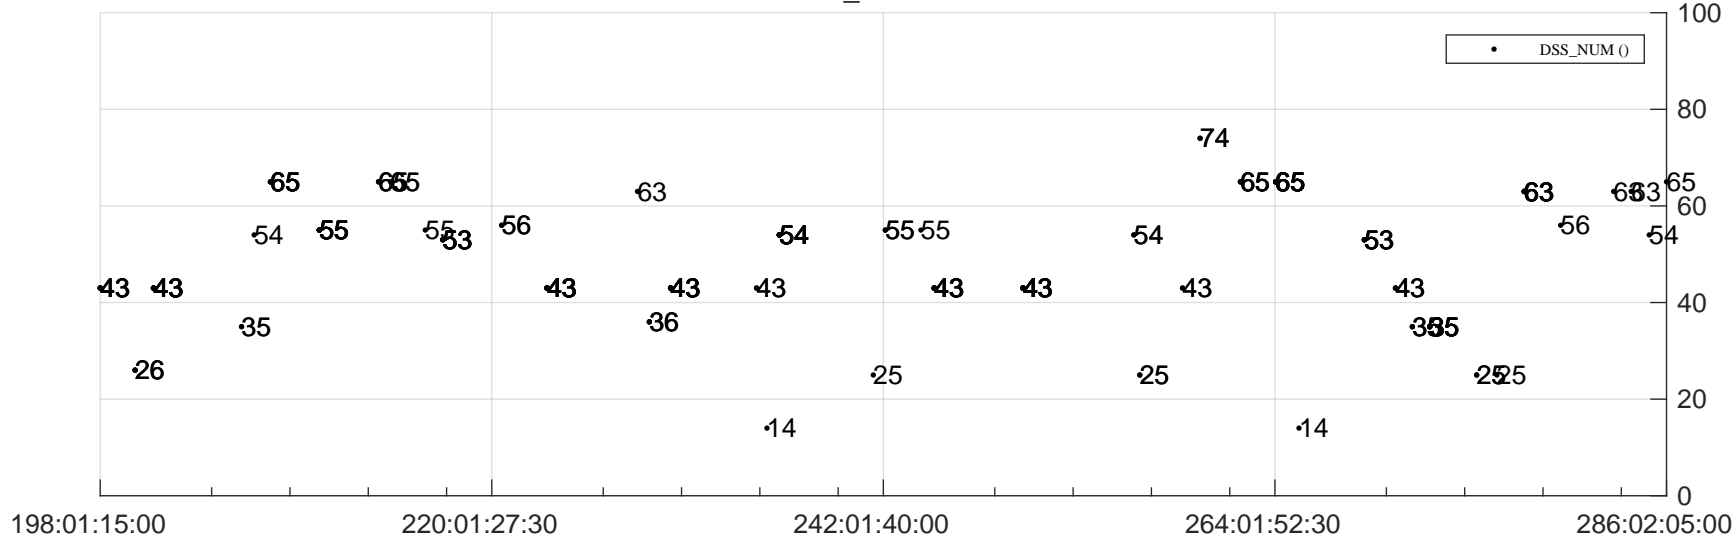

STEREO AHEAD Downlink Performance 2023:286

Number_of_Dropped_Frame

DSS_Station

Spacecraft Time (2023:198:01:15:00.000 -2023:286:02:05:00.000)

/disks/d81/project/stereo/mops/assessment/ahead/automation/output/engdump/yesterdaily/ahead_dp_2023_286.csv