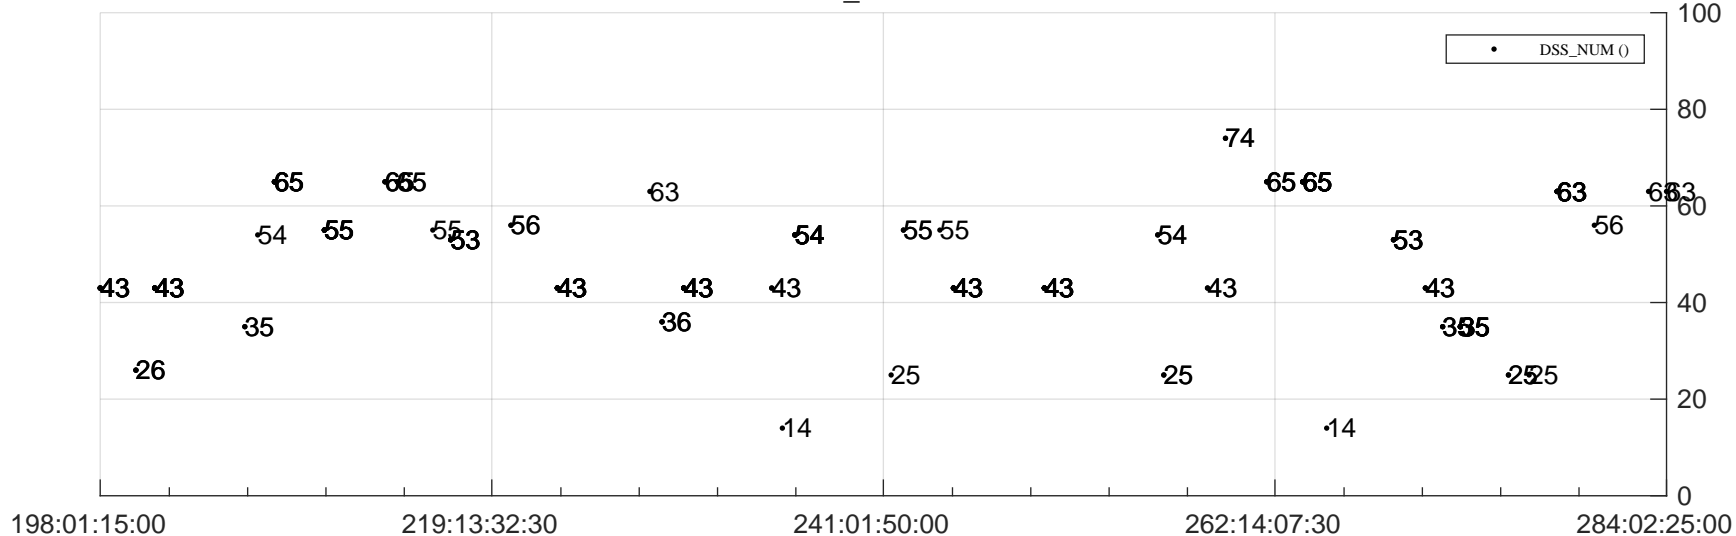

STEREO AHEAD Downlink Performance 2023:284

Number_of_Dropped_Frame

DSS_Station

Spacecraft Time (2023:198:01:15:00.000 -2023:284:02:25:00.000)

/disks/d81/project/stereo/mops/assessment/ahead/automation/output/engdump/yesterdaily/ahead_dp_2023_284.csv