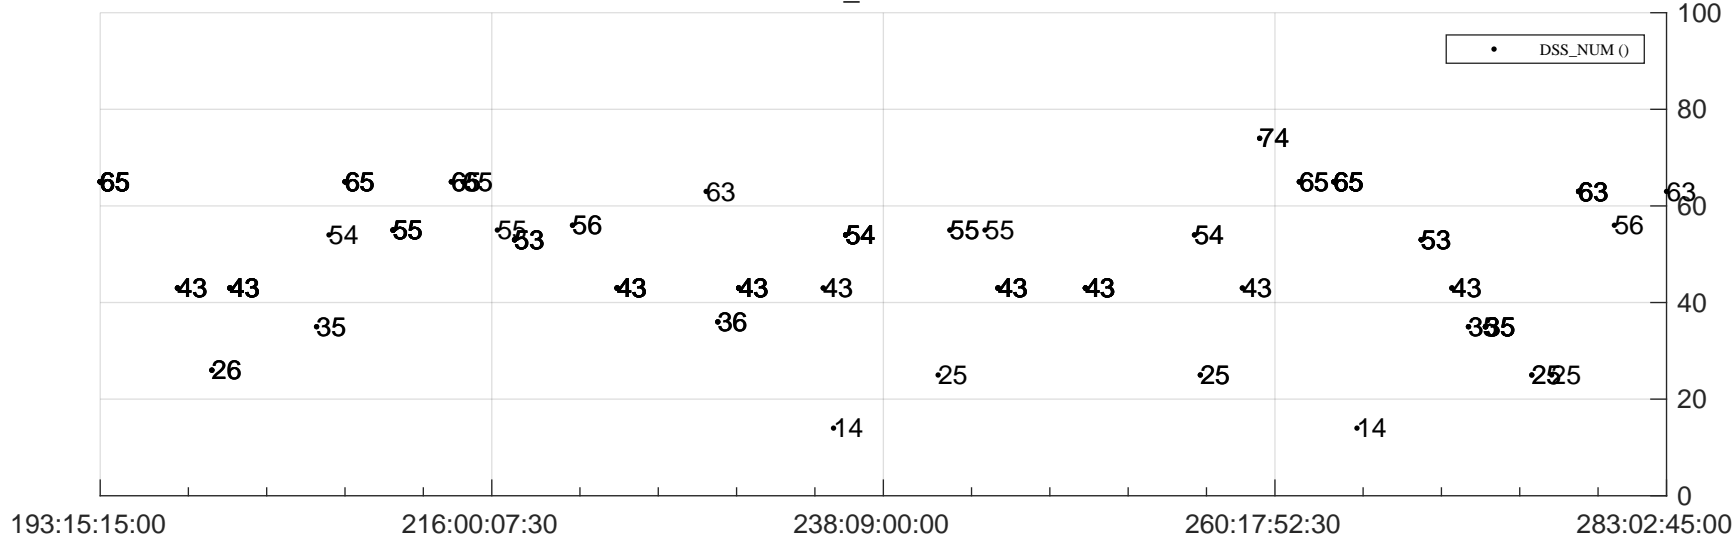

### STEREO AHEAD Downlink Performance 2023:283

#### Number\_of\_Dropped\_Frame

#### DSS\_Station

Spacecraft Time (2023:193:15:15:00.000 -2023:283:02:45:00.000)

/disks/d81/project/stereo/mops/assessment/ahead/automation/output/engdump/yesterdaily/ahead\_dp\_2023\_283.csv

Date Created:10/10/2023 07:47:21 AM