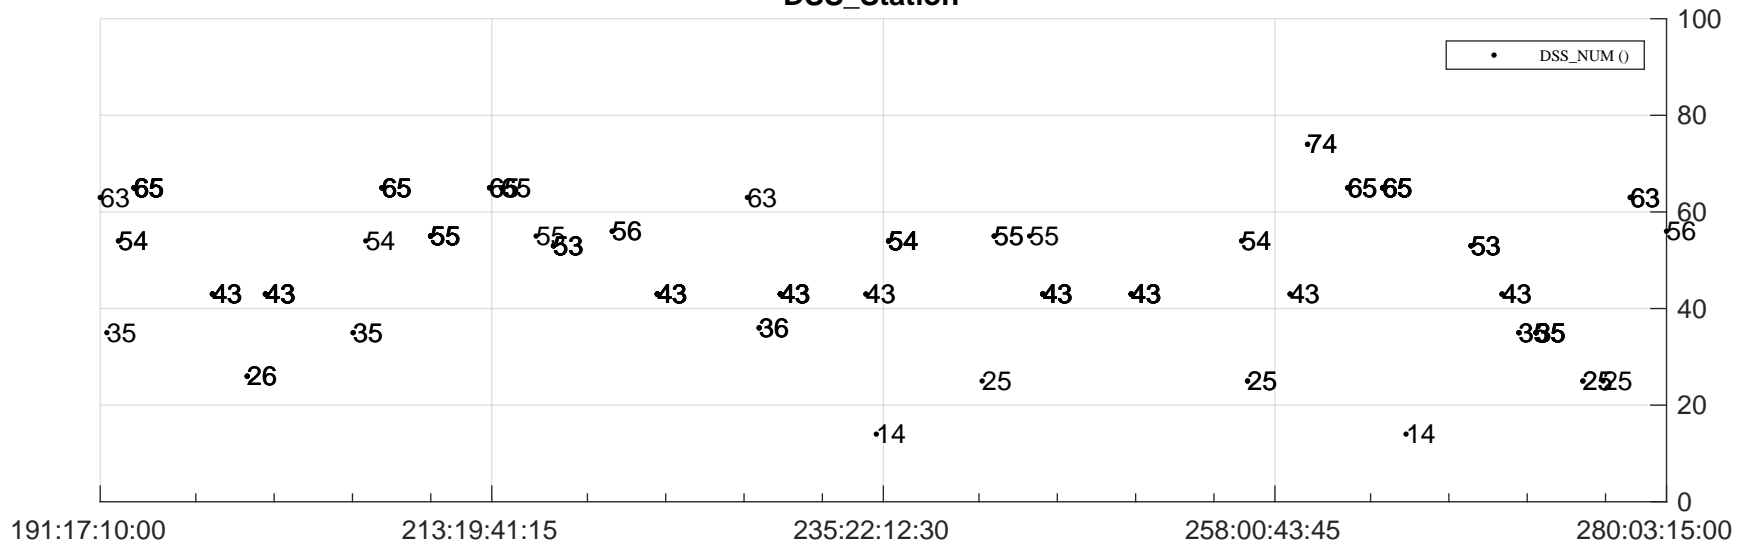

STEREO AHEAD Downlink Performance 2023:280

Number_of_Dropped_Frame

DSS_Station

Spacecraft Time (2023:191:17:10:00.000 -2023:280:03:15:00.000)

/disks/d81/project/stereo/mops/assessment/ahead/automation/output/engdump/yesterdaily/ahead_dp_2023_280.csv