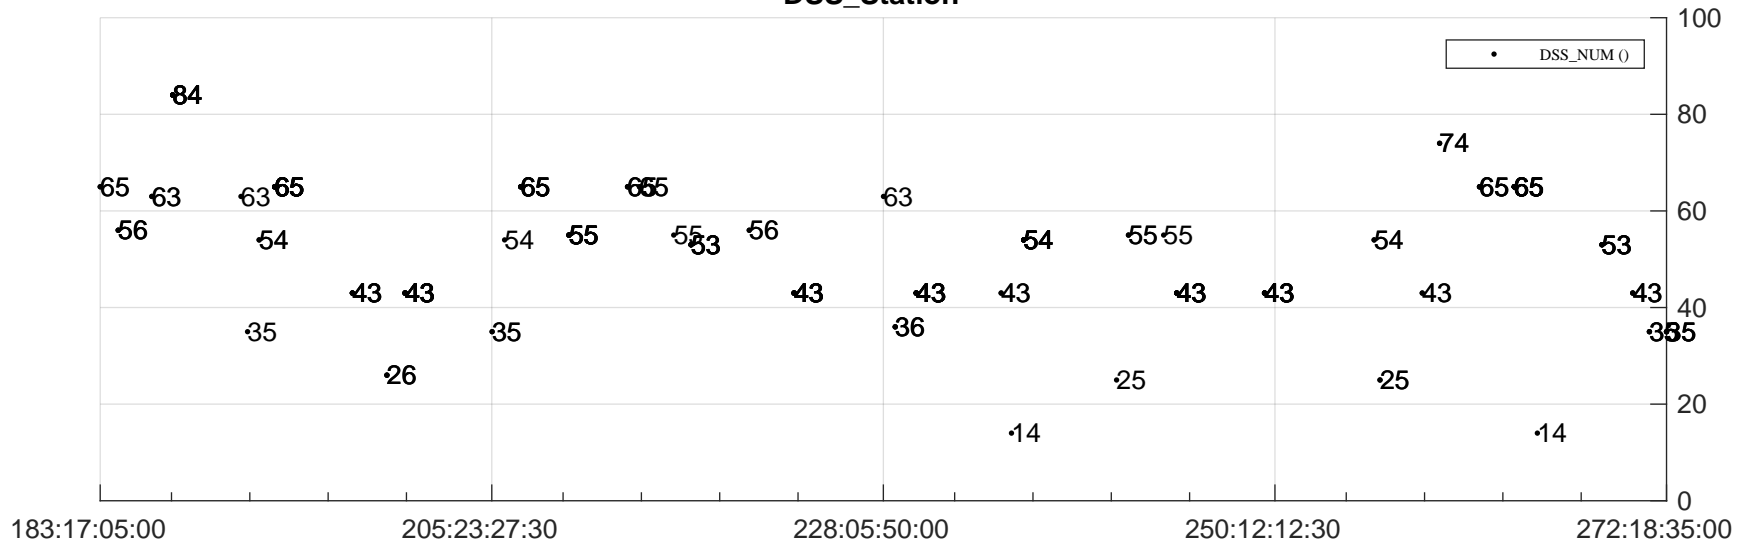

STEREO AHEAD Downlink Performance 2023:274

Number_of_Dropped_Frame

DSS_Station

Spacecraft Time (2023:183:17:05:00.000 -2023:272:18:35:00.000)

/disks/d81/project/stereo/mops/assessment/ahead/automation/output/engdump/yesterdaily/ahead_dp_2023_274.csv