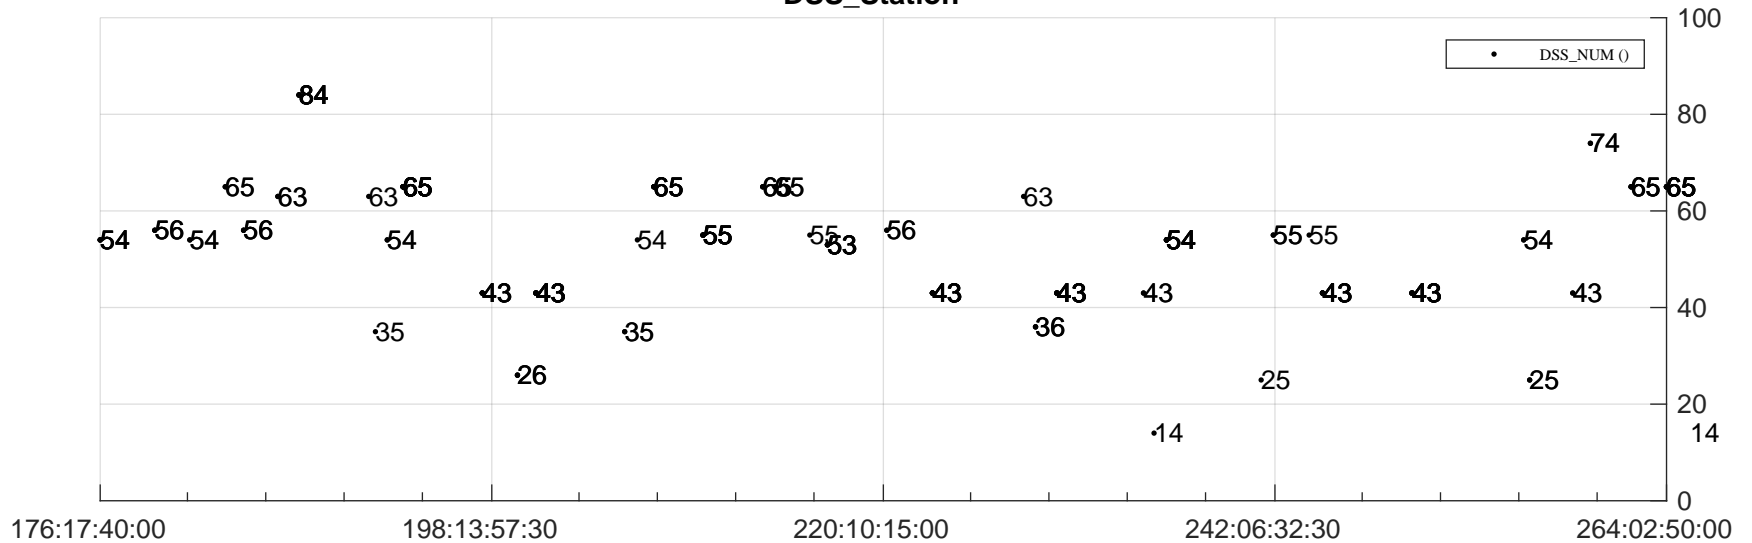

STEREO AHEAD Downlink Performance 2023:268

Number\_of\_Dropped\_Frame

DSS\_Station

Spacecraft Time (2023:176:17:40:00.000 -2023:264:02:50:00.000)

/disks/d81/project/stereo/mops/assessment/ahead/automation/output/engdump/yesterdaily/ahead\_dp\_2023\_268.csv