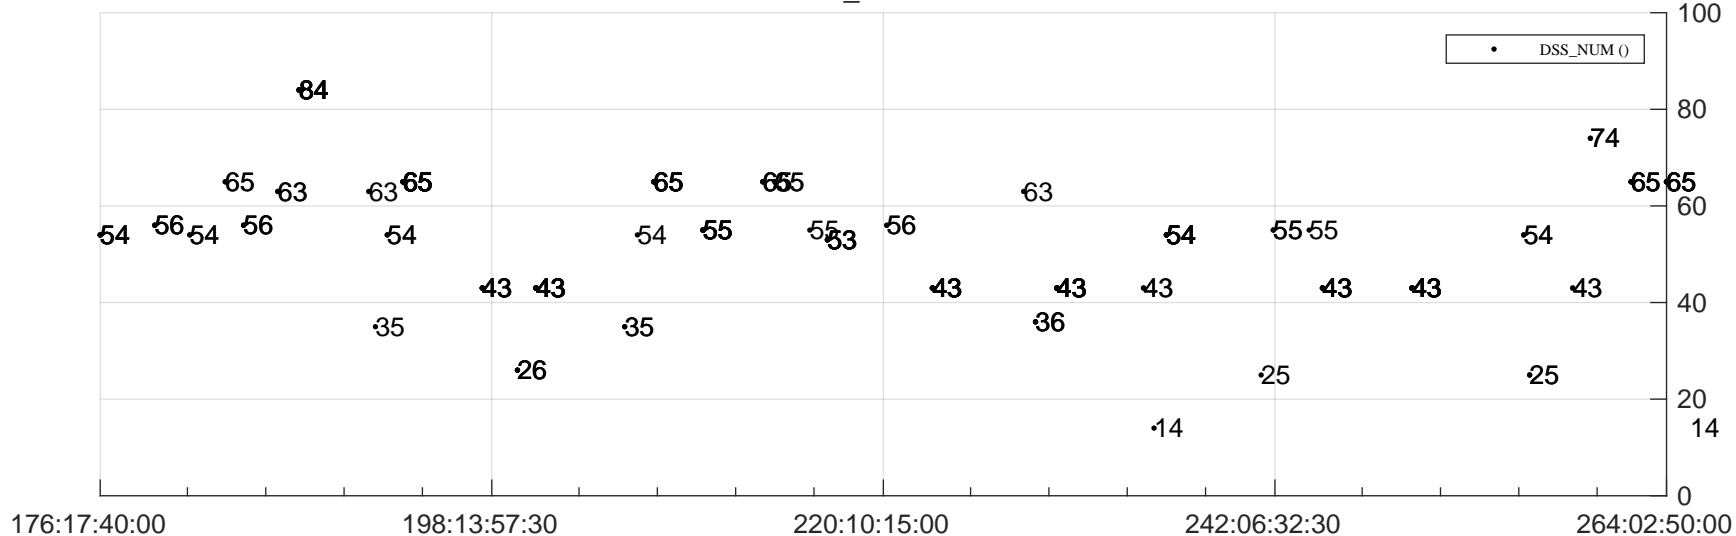

### STEREO AHEAD Downlink Performance 2023:267

#### Number\_of\_Dropped\_Frame

#### DSS\_Station

Spacecraft Time (2023:176:17:40:00.000 -2023:264:02:50:00.000)

/disks/d81/project/stereo/mops/assessment/ahead/automation/output/engdump/yesterdaily/ahead\_dp\_2023\_267.csv

Date Created:09/24/2023 08:14:27 AM