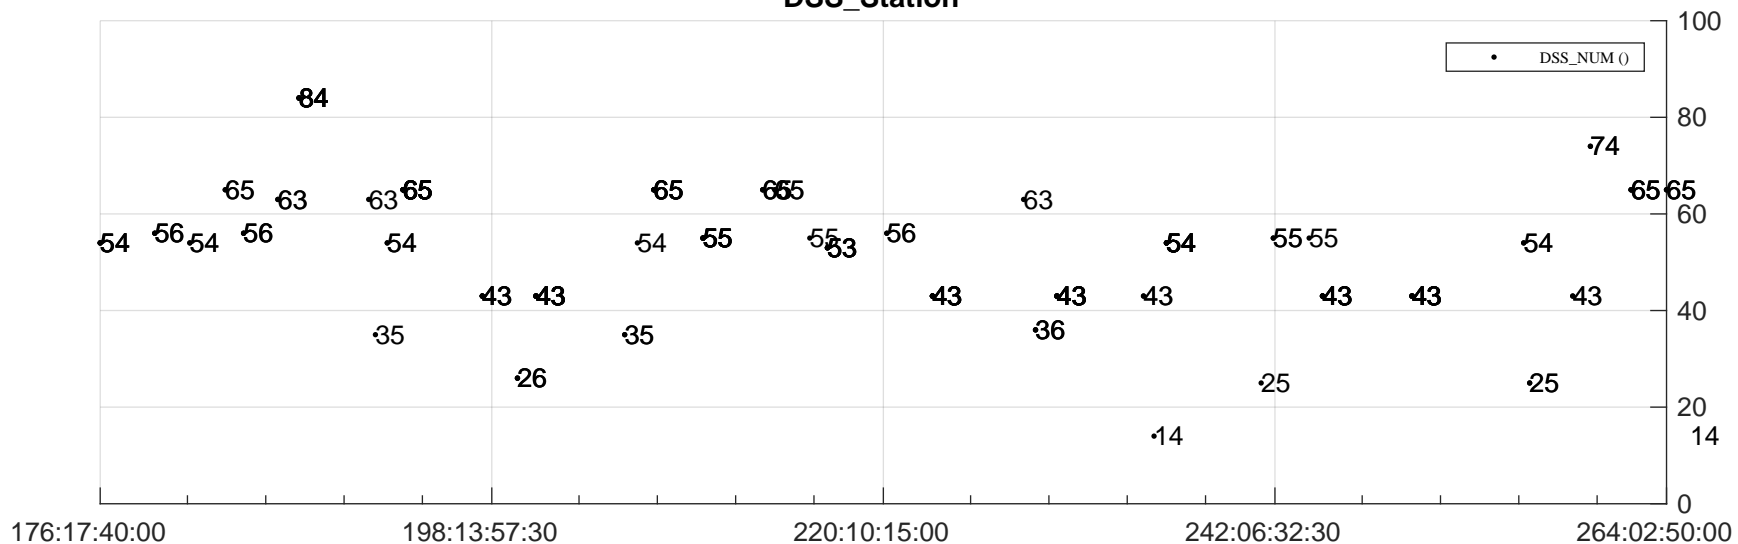

STEREO AHEAD Downlink Performance 2023:266

Number_of_Dropped_Frame

DSS_Station

Spacecraft Time (2023:176:17:40:00.000 -2023:264:02:50:00.000)

/disks/d81/project/sterео/mops/assessment/ahead/automation/output/engdump/yesterdaily/ahead_dp_2023_266.csv