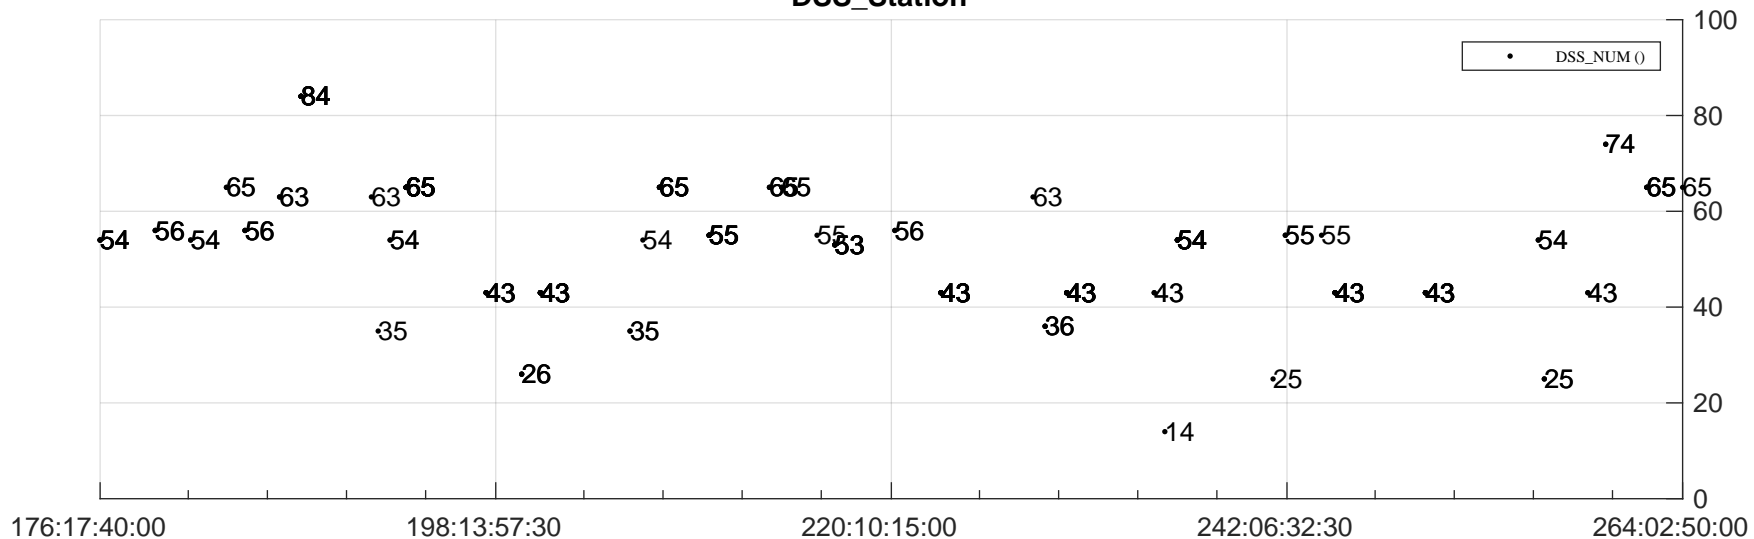

STEREO AHEAD Downlink Performance 2023:264

Number_of_Dropped_Frame

DSS_Station

Spacecraft Time (2023:176:17:40:00.000 -2023:264:02:50:00.000)

/disks/d81/project/stereo/mops/assessment/ahead/automation/output/engdump/yesterdaily/ahead_dp_2023_264.csv