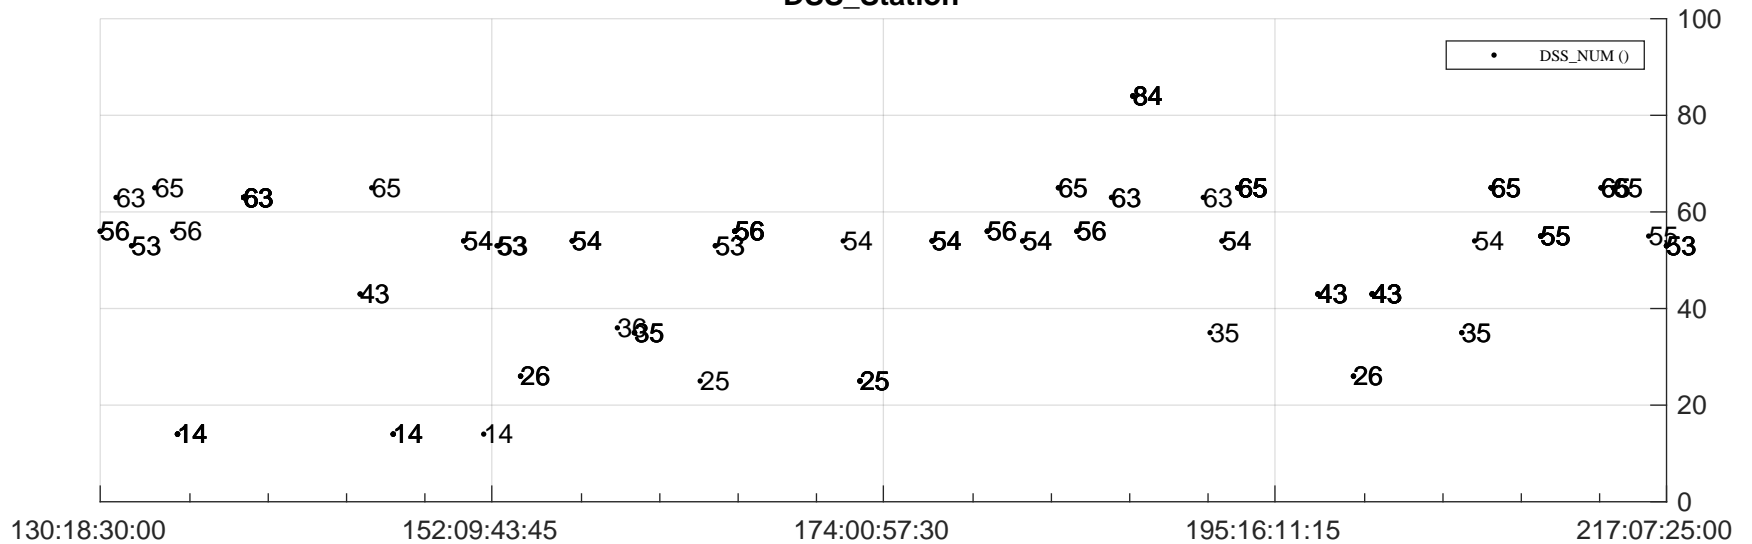

STEREO AHEAD Downlink Performance 2023:220

Number_of_Dropped_Frame

DSS_Station

Spacecraft Time (2023:130:18:30:00.000 -2023:217:07:25:00.000)

/disks/d81/project/stereo/mops/assessment/ahead/automation/output/engdump/yesterdaily/ahead_dp_2023_220.csv