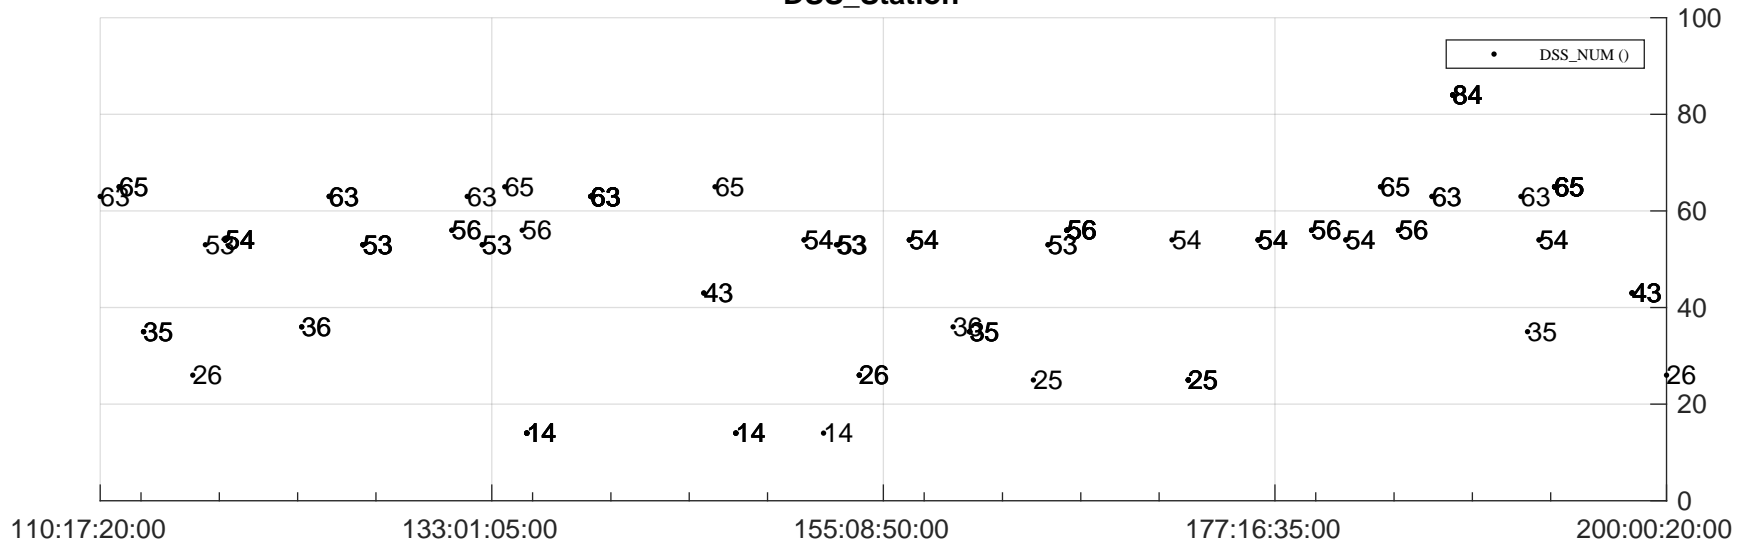

STEREO AHEAD Downlink Performance 2023:200

Number_of_Dropped_Frame

DSS_Station

Spacecraft Time (2023:110:17:20:00.000 -2023:200:00:20:00.000)

/disks/d81/project/stereo/mops/assessment/ahead/automation/output/engdump/yesterdaily/ahead_dp_2023_200.csv