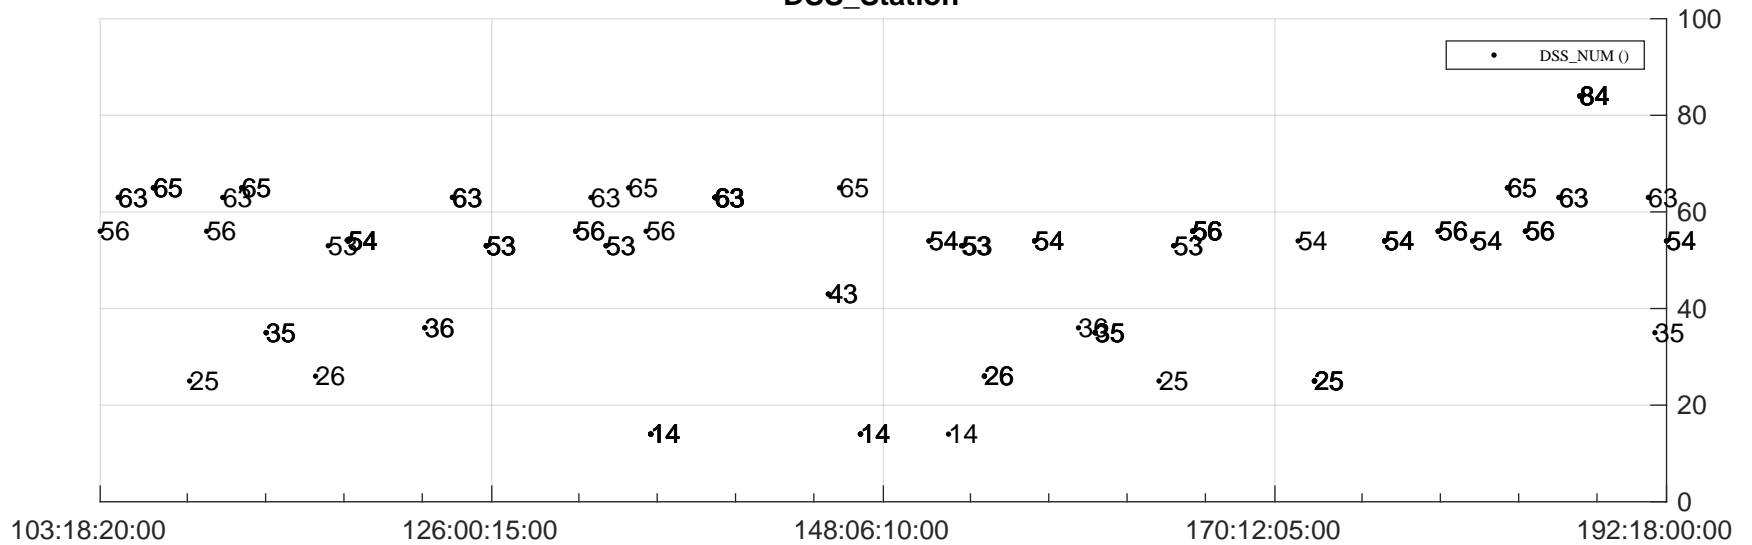

STEREO AHEAD Downlink Performance 2023:193

Number_of_Dropped_Frame

DSS_Station

Spacecraft Time (2023:103:18:20:00.000 -2023:192:18:00:00.000)

/disks/d81/project/stereo/mops/assessment/ahead/automation/output/engdump/yesterdaily/ahead_dp_2023_193.csv