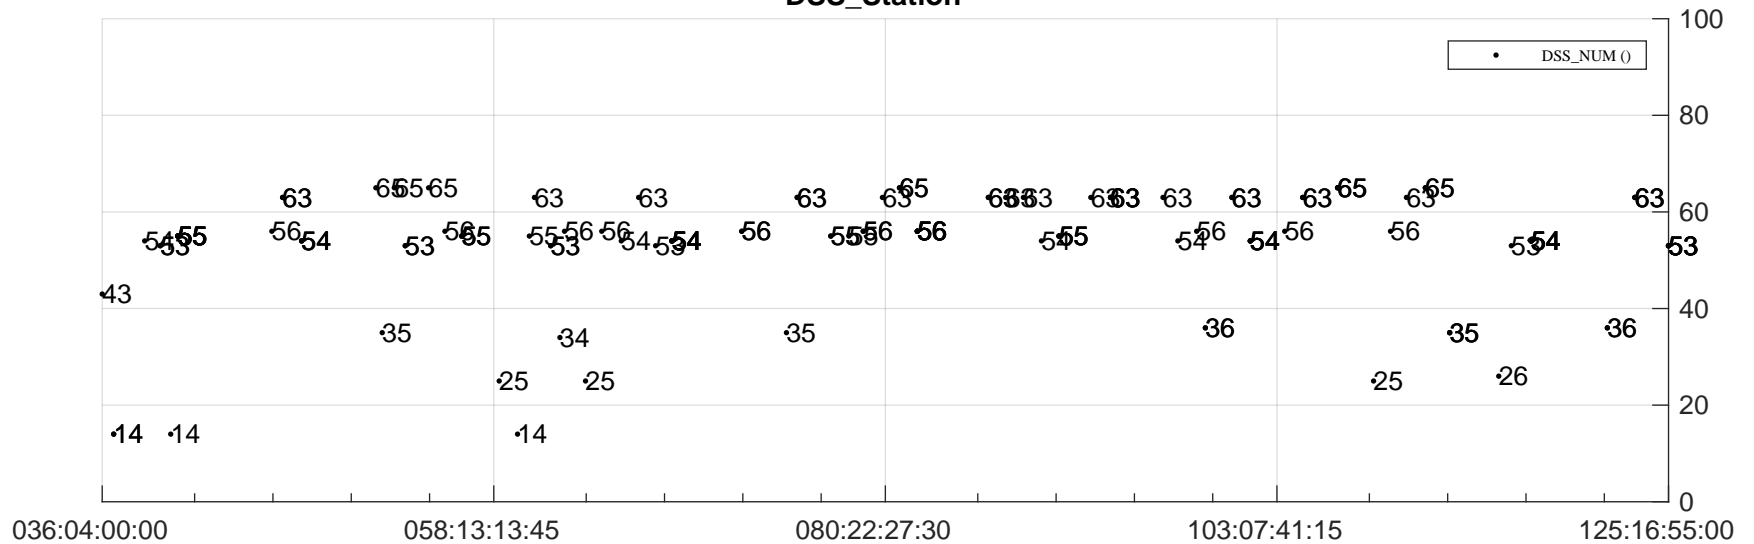

STEREO AHEAD Downlink Performance 2023:130

Number_of_Dropped_Frame

DSS_Station

Spacecraft Time (2023:036:04:00:00.000 -2023:125:16:55:00.000)

/disks/d81/project/stereo/mops/assessment/ahead/automation/output/engdump/yesterdaily/ahead_dp_2023_130.csv