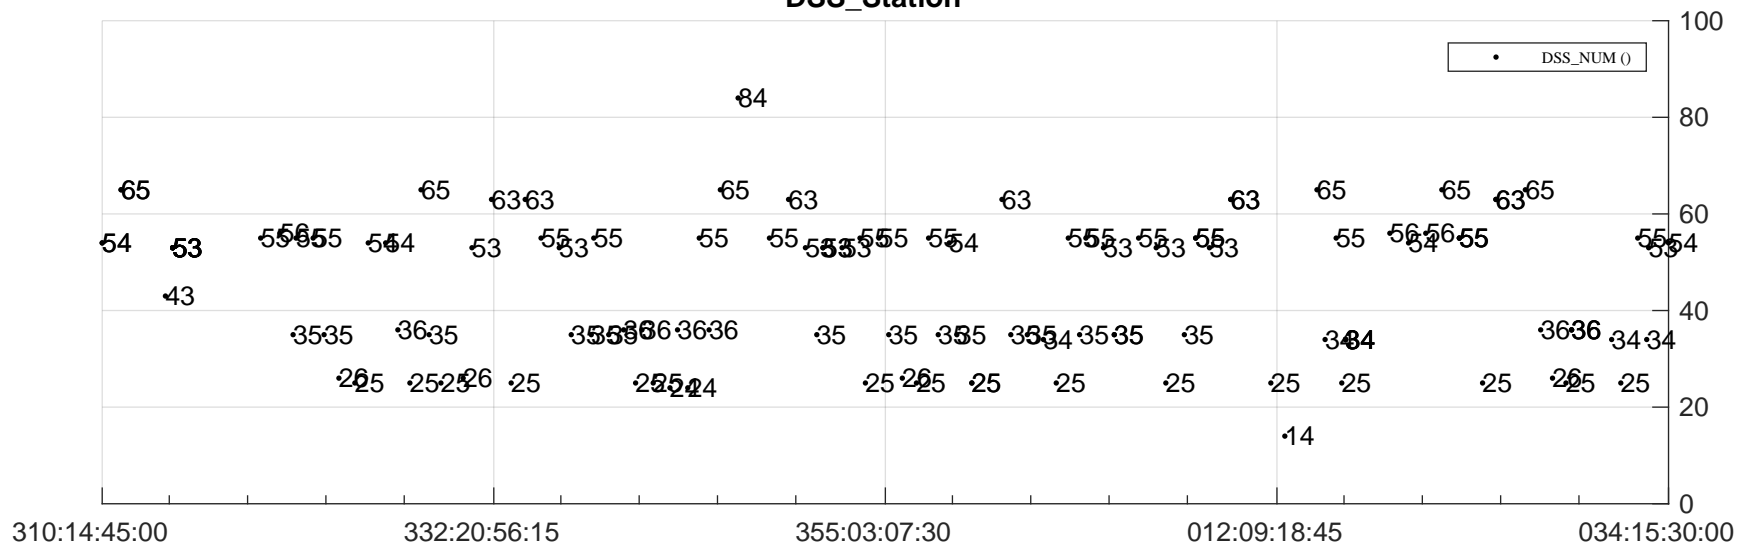

STEREO AHEAD Downlink Performance 2023:035

Number_of_Dropped_Frame

DSS_Station

Spacecraft Time (2022:310:14:45:00.000 -2023:034:15:30:00.000)

/disks/d81/project/sterео/mops/assessment/ahead/automation/output/engdump/yesterdaily/ahead_dp_2023_035.csv