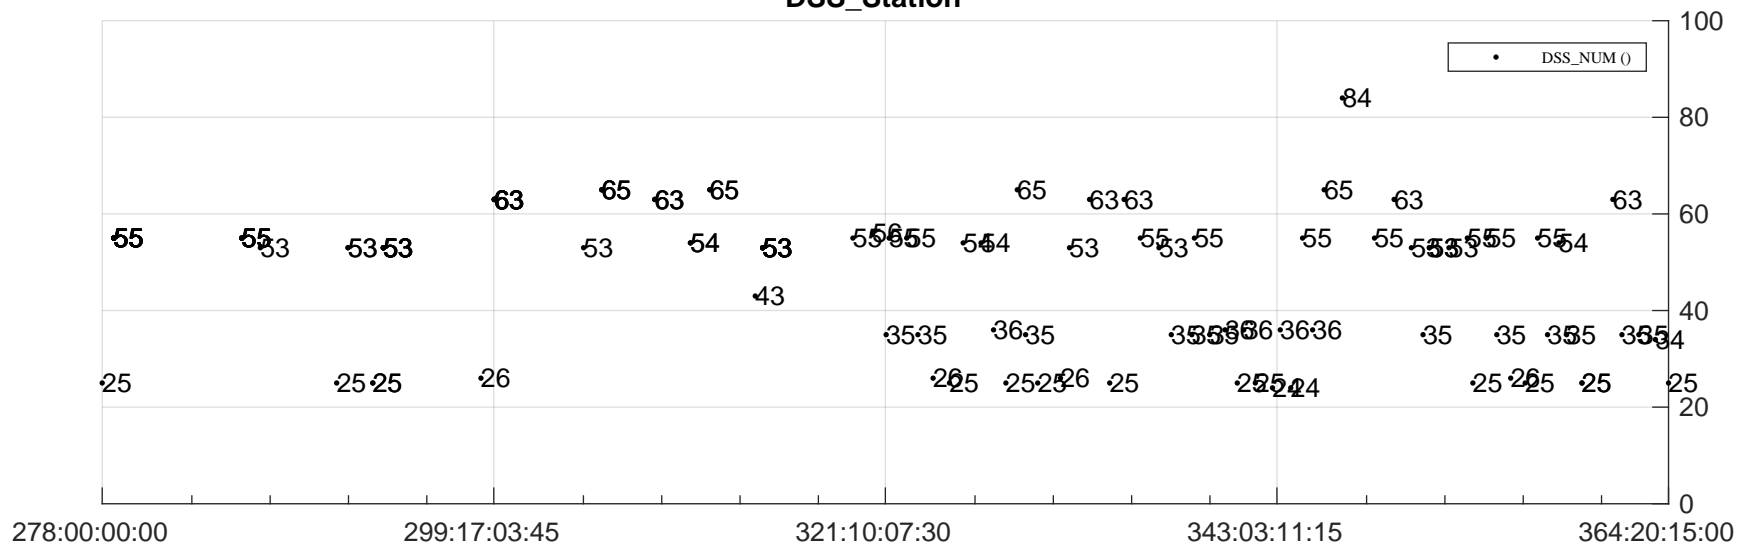

STEREO AHEAD Downlink Performance 2022:365

Number_of_Dropped_Frame

DSS_Station

Spacecraft Time (2022:278:00:00:00.000 -2022:364:20:15:00.000)

/disks/d81/project/stereo/mops/assessment/ahead/automation/output/engdump/yesterdaily/ahead_dp_2022_365.csv