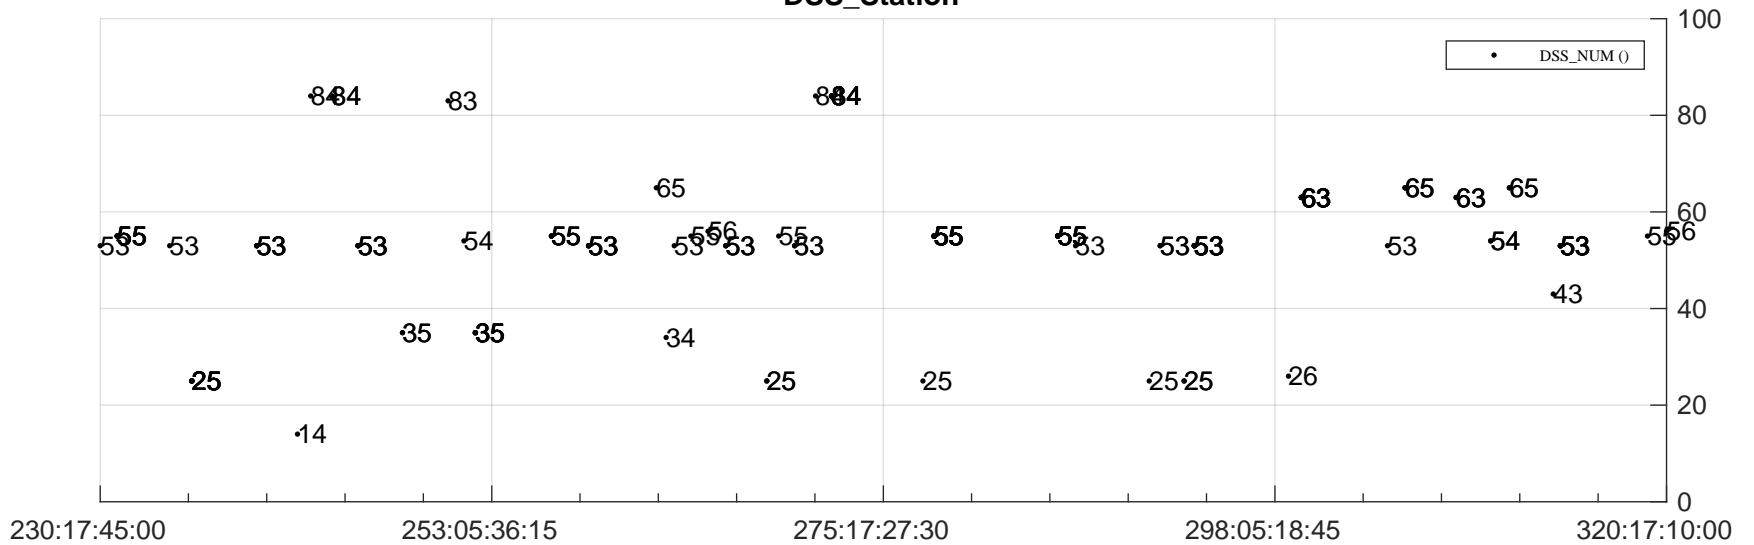

STEREO AHEAD Downlink Performance 2022:321

Number_of_Dropped_Frame

DSS_Station

Spacecraft Time (2022:230:17:45:00.000 -2022:320:17:10:00.000)

/disks/d81/project/stereo/mops/assessment/ahead/automation/output/engdump/yesterdaily/ahead_dp_2022_321.csv