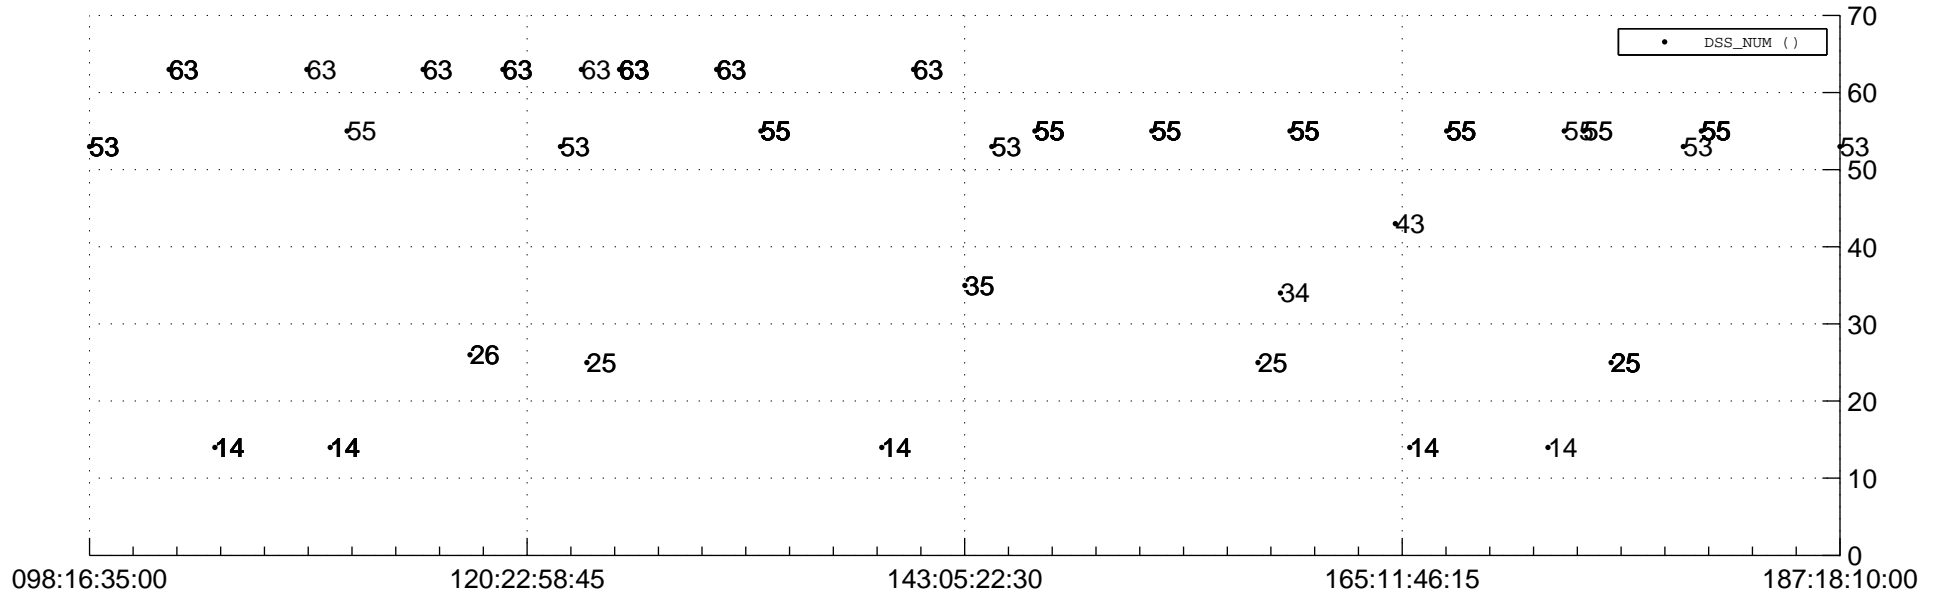

STEREO AHEAD Downlink Performance 2022:188

Number_of_Dropped_Frame

DSS_Station

Spacecraft Time (2022:098:16:35:00.000 -2022:187:18:10:00.000)

/disks/d81/project/stereo/mops/assessment/ahead/automation/output/engdump/yesterday/ahead_dp_2022_188.csv