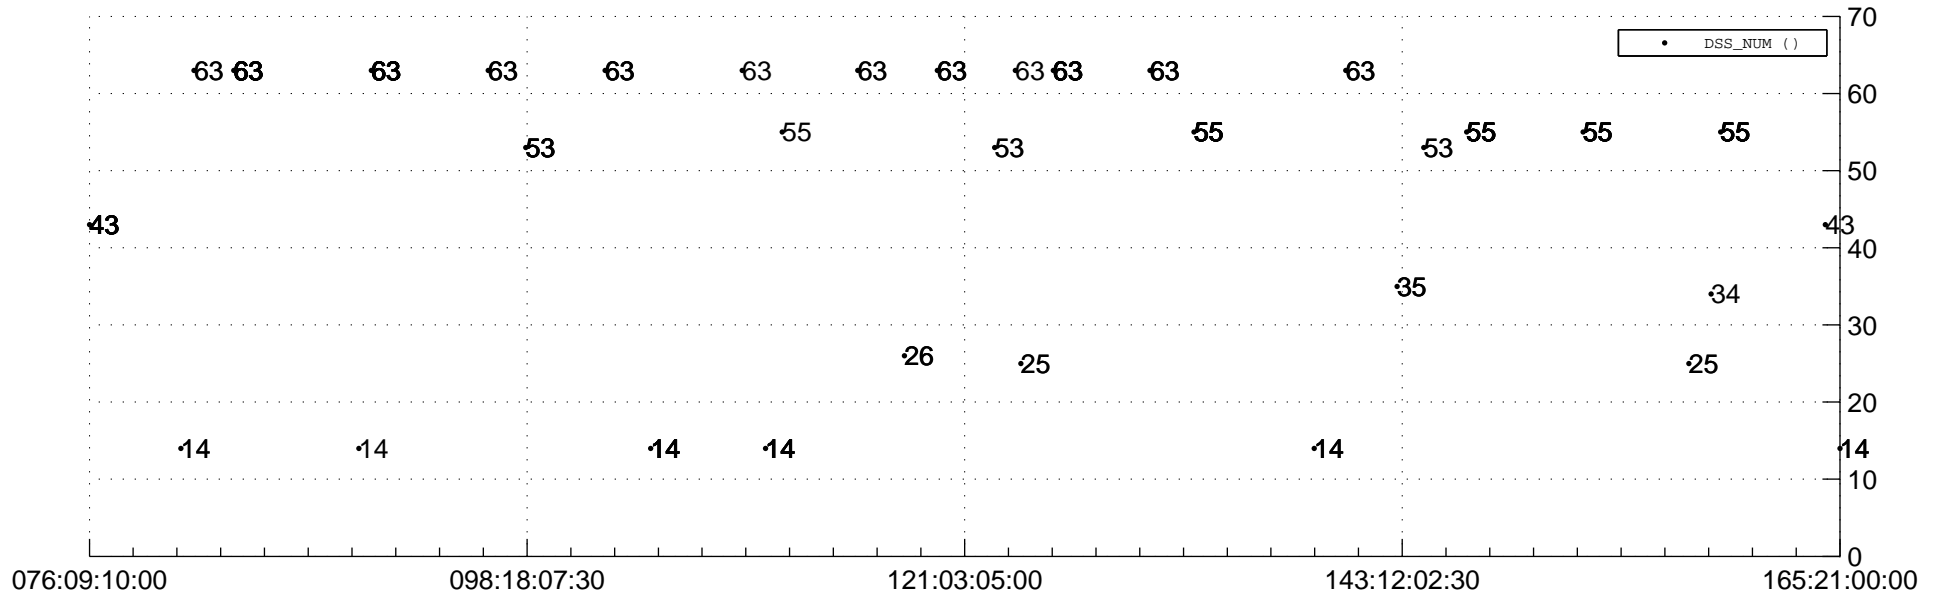

STEREO AHEAD Downlink Performance 2022:167

Number_of_Dropped_Frame

DSS_Station

Spacecraft Time (2022:076:09:10:00.000 –2022:165:21:00:00.000)

/disks/d81/project/stereo/mops/assessment/ahead/automation/output/engdump/yesterday/ahead_dp_2022_167.csv