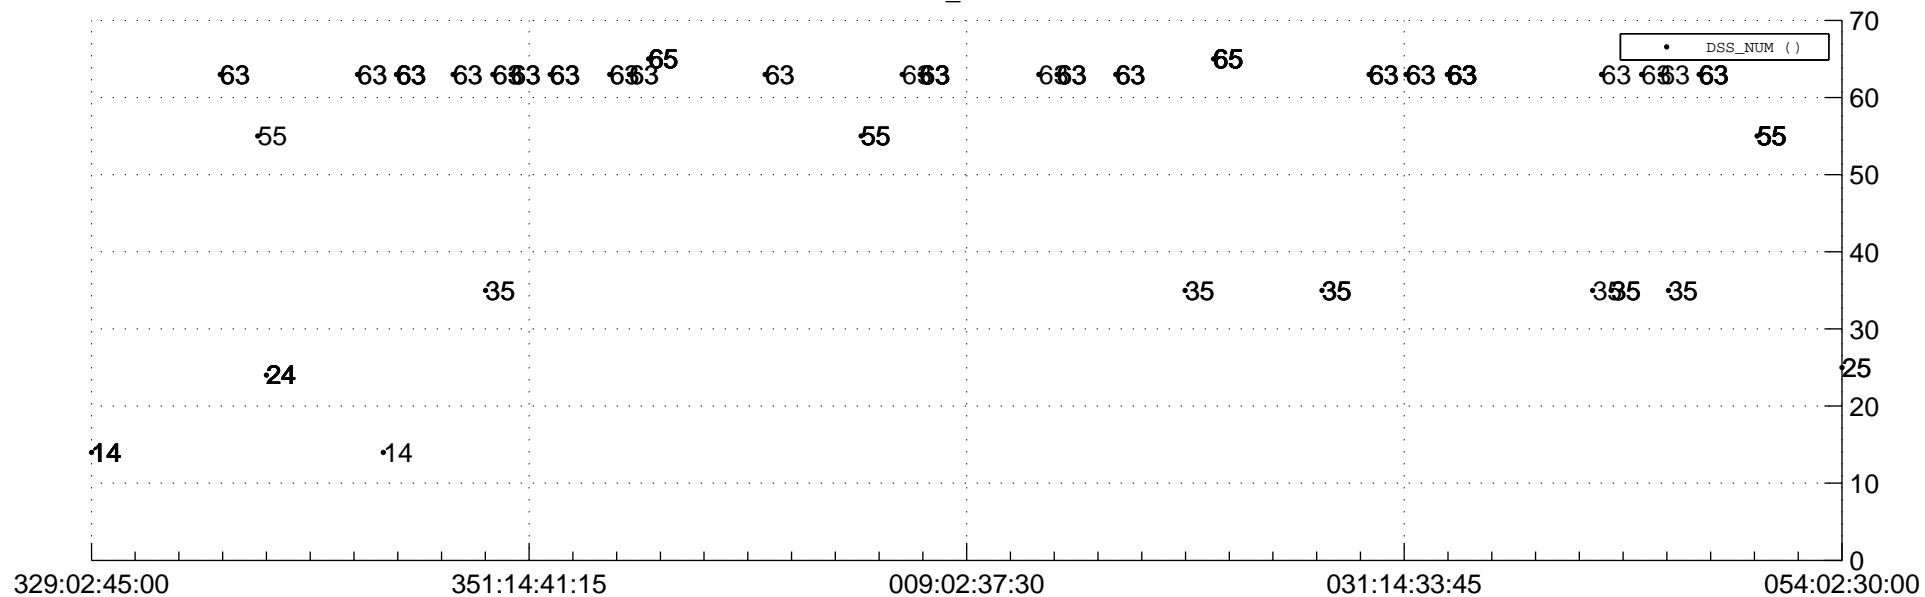

# STEREO AHEAD Downlink Performance 2022:055

## Number\_of\_Dropped\_Frame

## DSS\_Station

Spacecraft Time (2021:329:02:45:00.000 -2022:054:02:30:00.000)