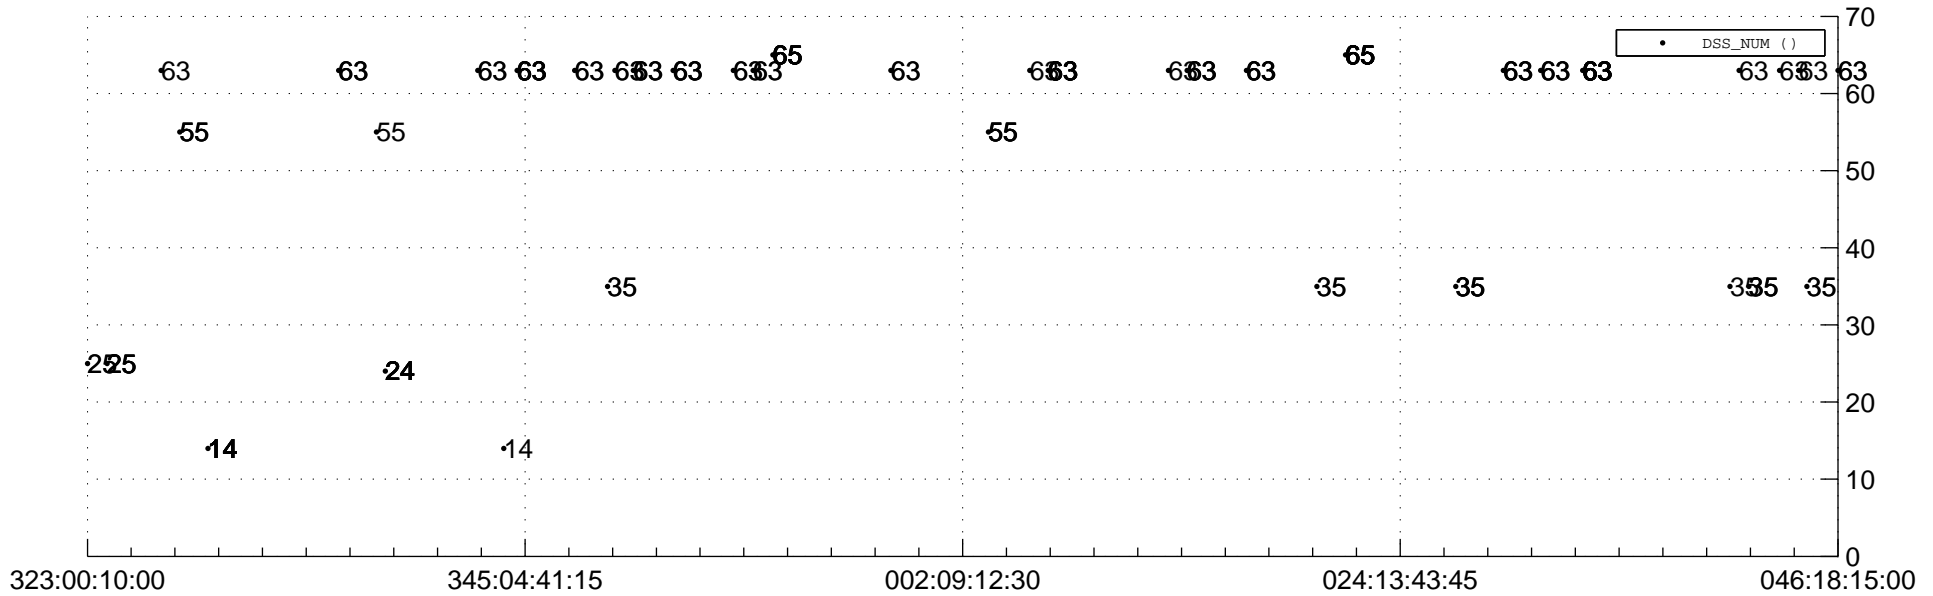

STEREO AHEAD Downlink Performance 2022:047

Number_of_Dropped_Frame

84

84

DSS_Station

Spacecraft Time (2021:323:00:10:00.000 -2022:046:18:15:00.000)