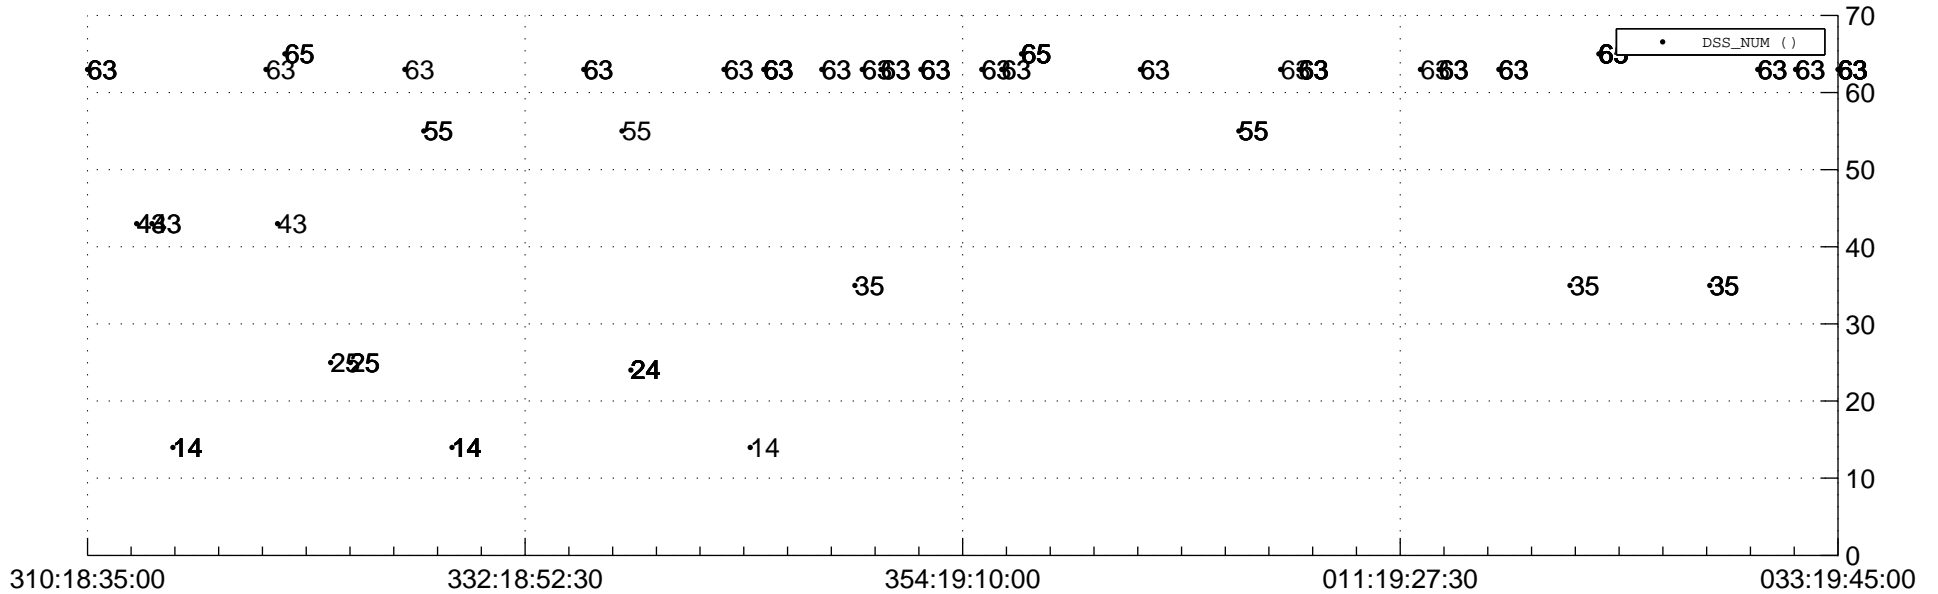

STEREO AHEAD Downlink Performance 2022:041

Number_of_Dropped_Frame

84

84

DSS_Station

Spacecraft Time (2021:310:18:35:00.000 -2022:033:19:45:00.000)

/disks/d81/project/stereo/mops/assessment/ahead/automation/output/engdump/yesterday/ahead_dp_2022_041.csv