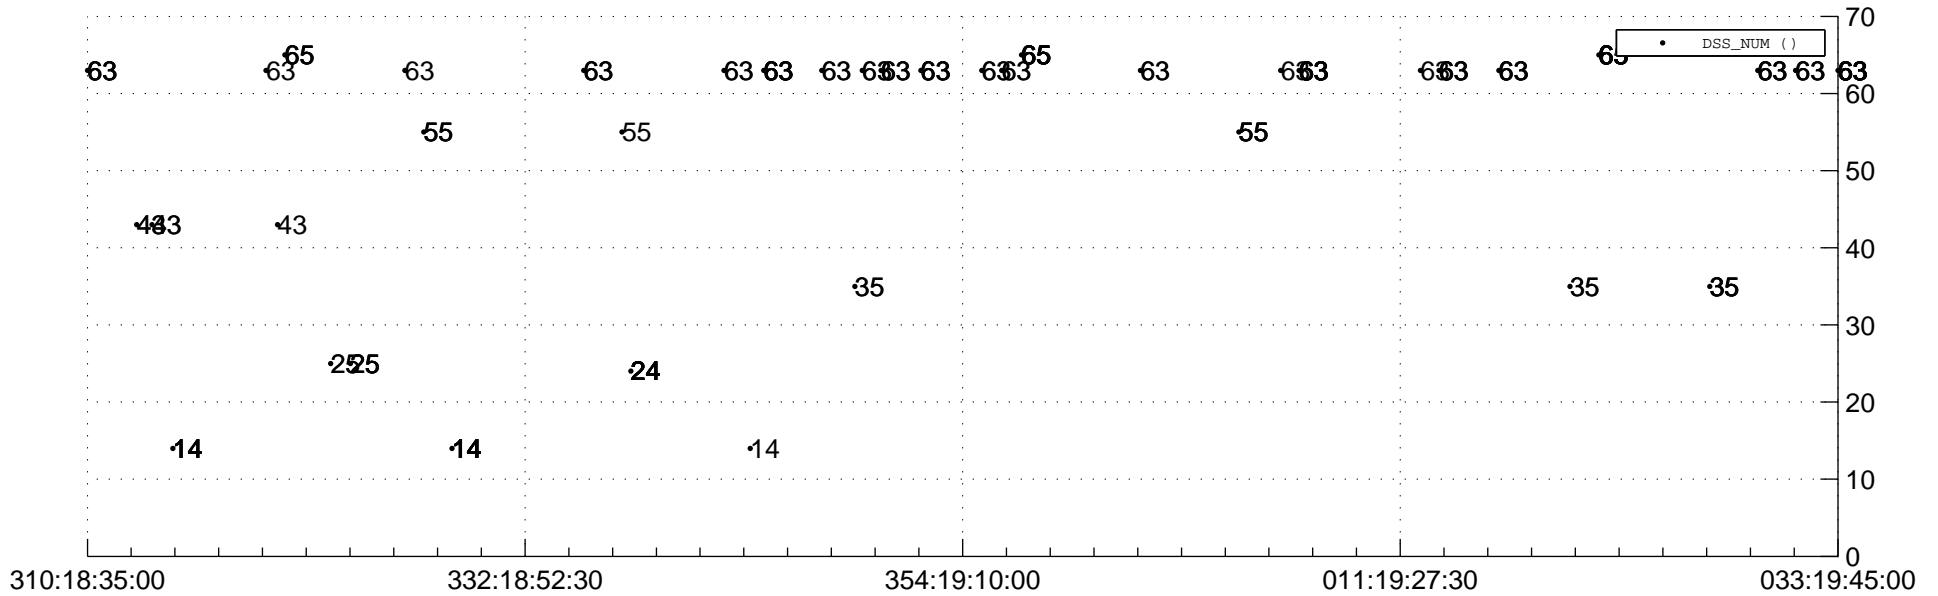

STEREO AHEAD Downlink Performance 2022:039

Number_of_Dropped_Frame

84

84

DSS_Station

Spacecraft Time (2021:310:18:35:00.000 -2022:033:19:45:00.000)

/disks/d81/project/stereo/mops/assessment/ahead/automation/output/engdump/yesterday/ahead_dp_2022_039.csv