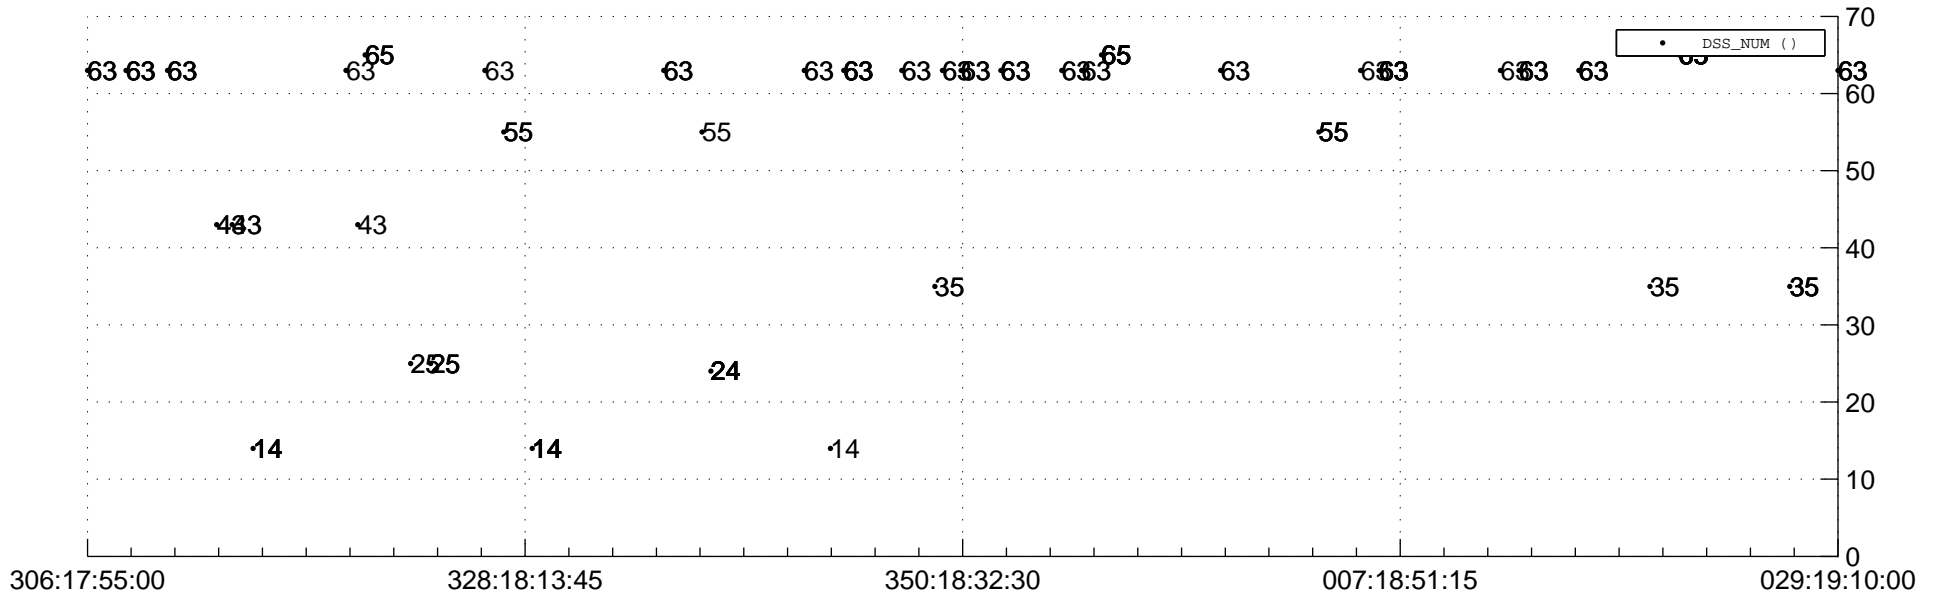

# STEREO AHEAD Downlink Performance 2022:031

## Number\_of\_Dropped\_Frame

84

84

## DSS\_Station

Spacecraft Time (2021:306:17:55:00.000 -2022:029:19:10:00.000)

/disks/d81/project/stereo/mops/assessment/ahead/automation/output/engdump/yesterday/ahead\_dp\_2022\_031.csv

Date Created:01/31/2022 08:56:28 AM