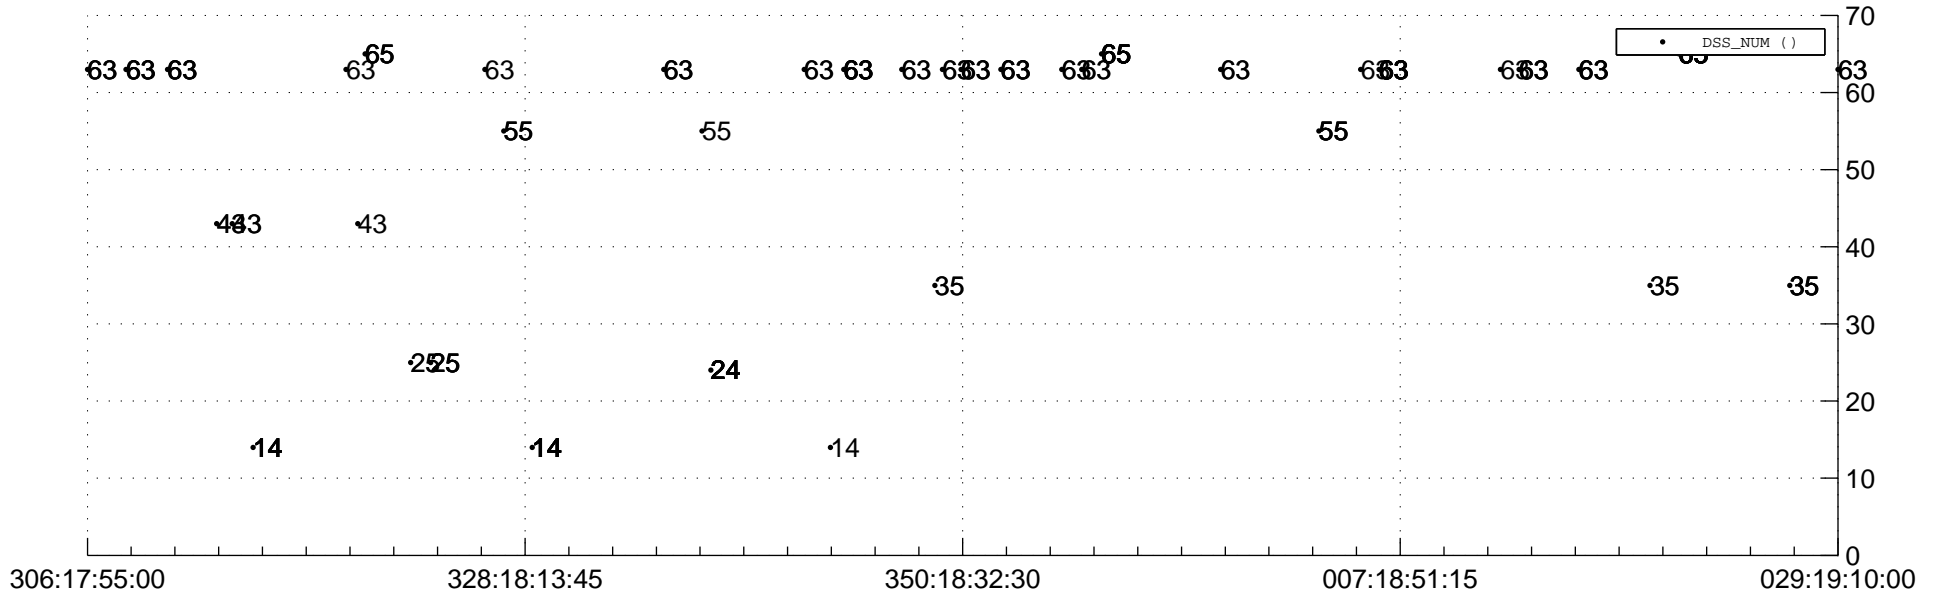

STEREO AHEAD Downlink Performance 2022:030

Number_of_Dropped_Frame

84

84

DSS_Station

Spacecraft Time (2021:306:17:55:00.000 -2022:029:19:10:00.000)

/disks/d81/project/stereo/mops/assessment/ahead/automation/output/engdump/yesterday/ahead_dp_2022_030.csv